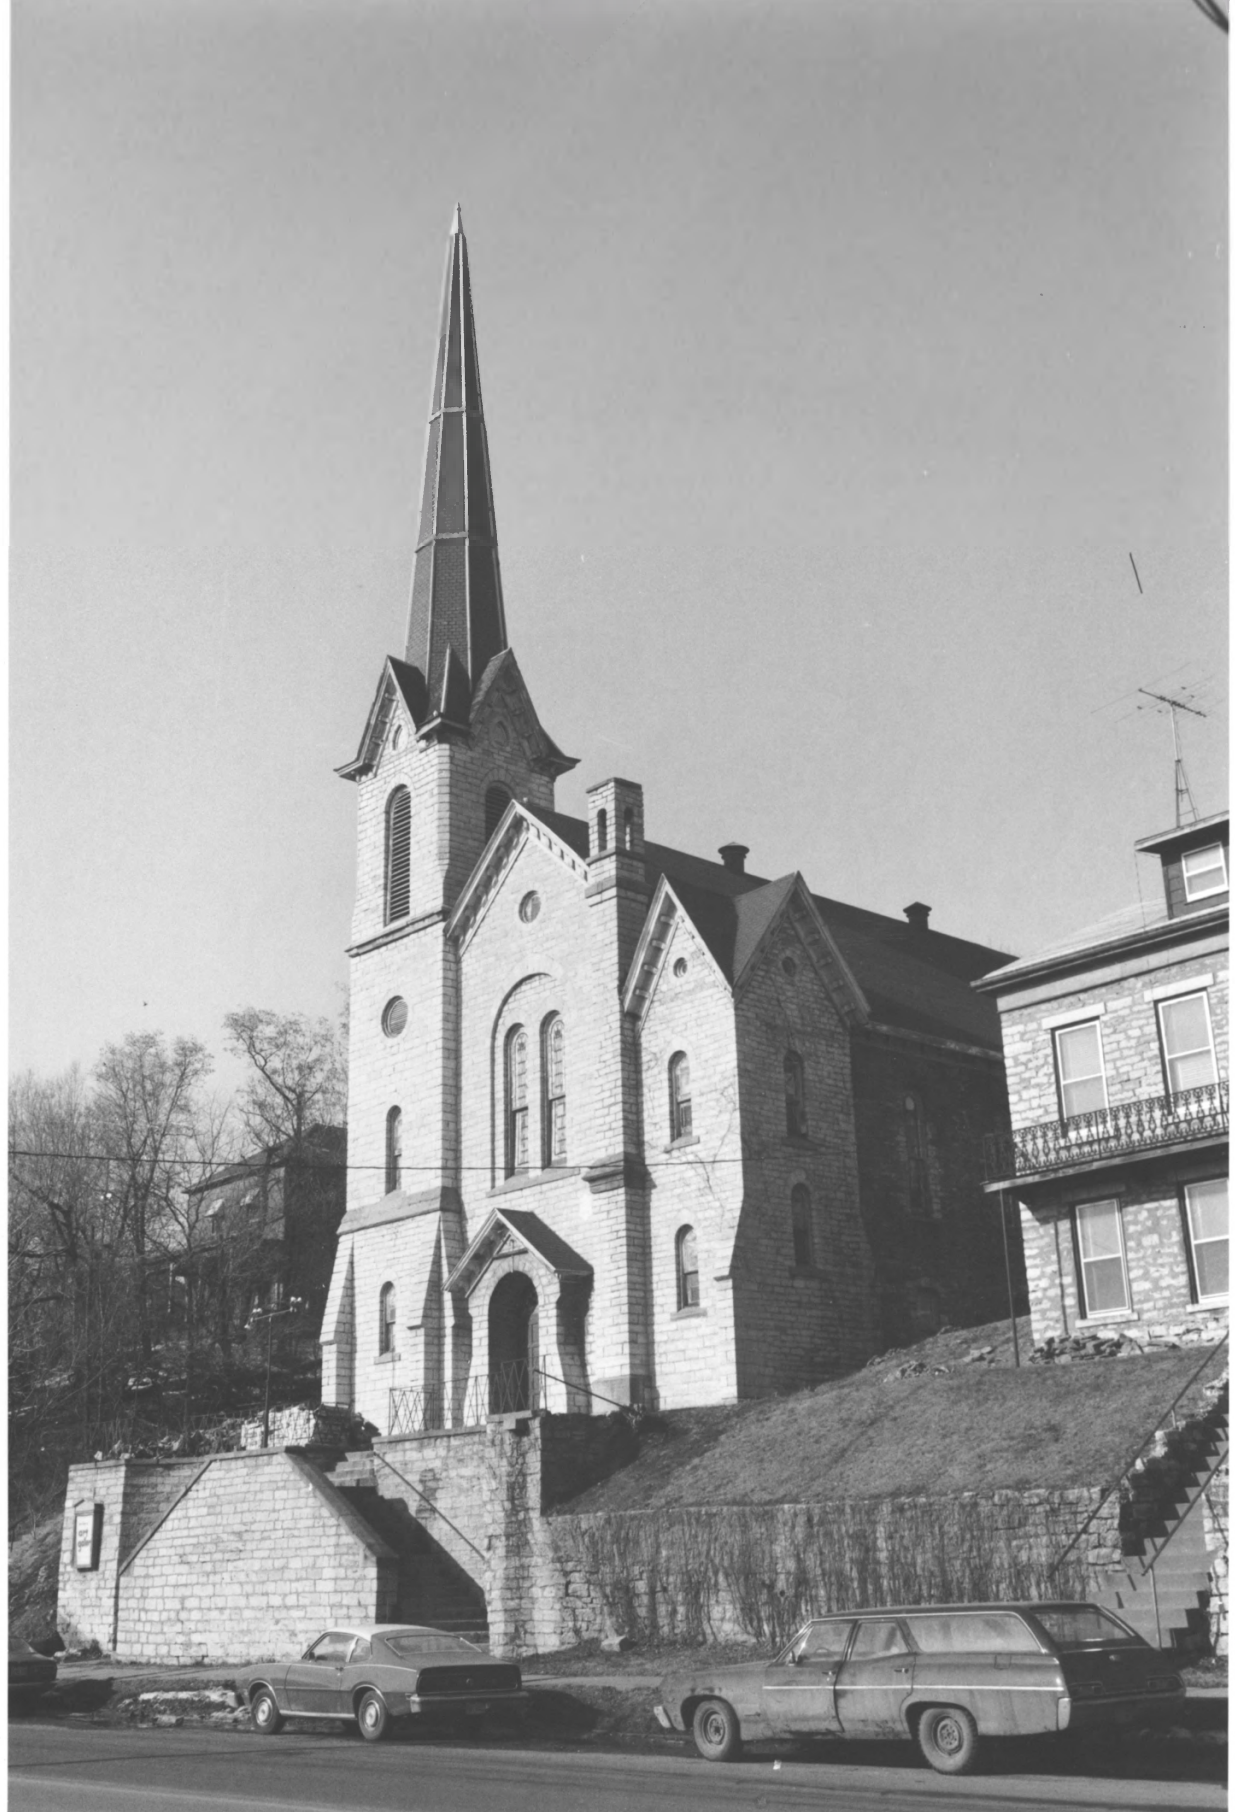

St. Paul's German Methodist Church
Burlington, Des Moines Co., Iowa
Credit: Steven R. Brower

Date: 1976

Neg. at: 406 Snake Alley, Burling-
ton, Iowa

View: looking north

MAY 9 1977

SEP 22 1977

#1013

St. Paul's German Methodist Church
Burlington, Des Moines Co., Iowa
Credit: Marlys Svensen-Roesler

Date: 1976

Neg. at: Div. Historic Preservation
Iowa City

View: from bottom of 7th St.

#3 of 3

SEP 22 1977 MAY 9 1977