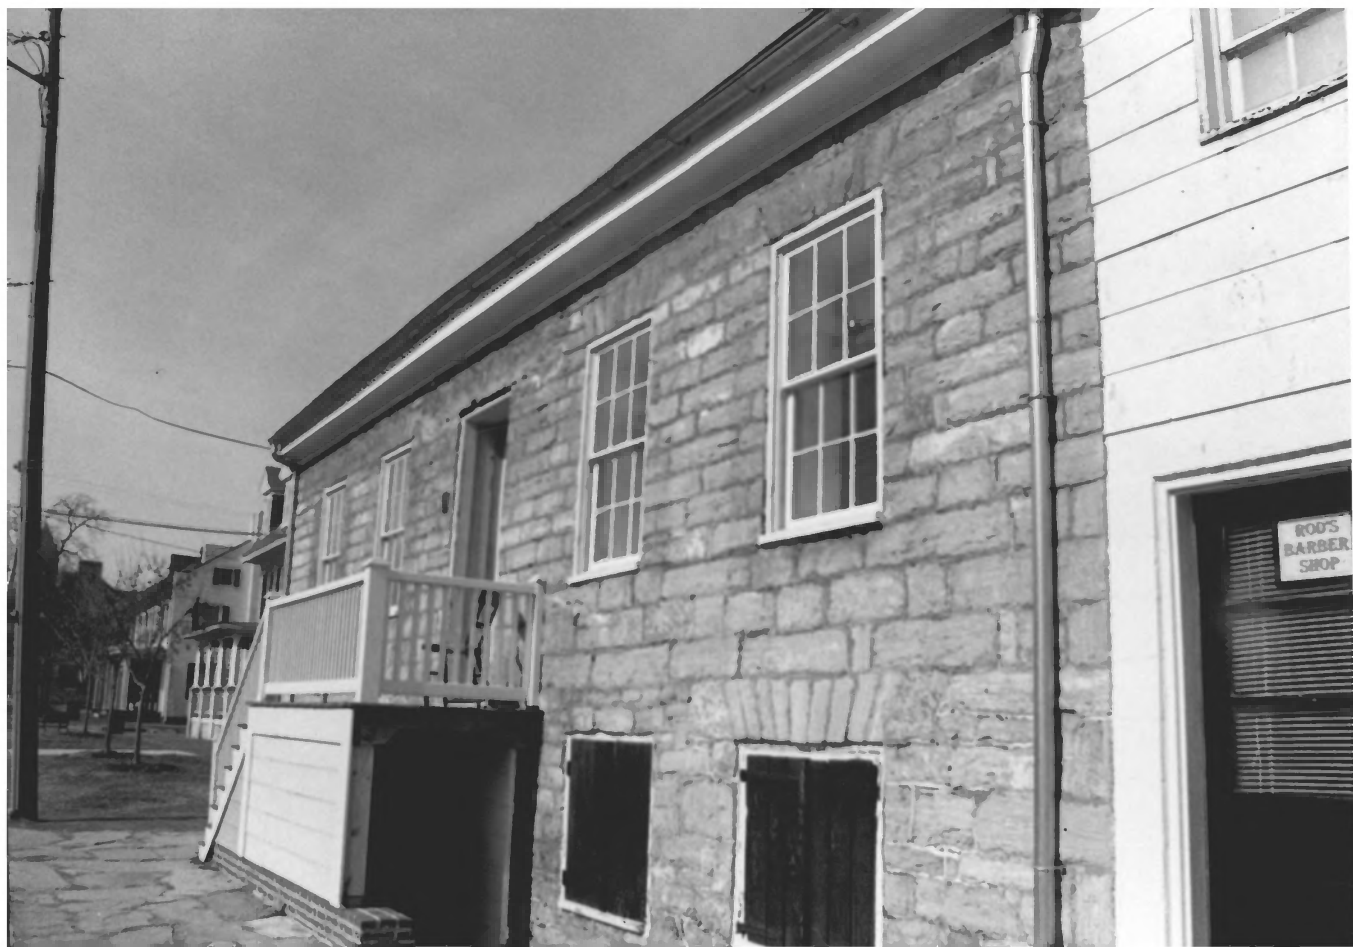

ROD'S
BARBER
SHOP