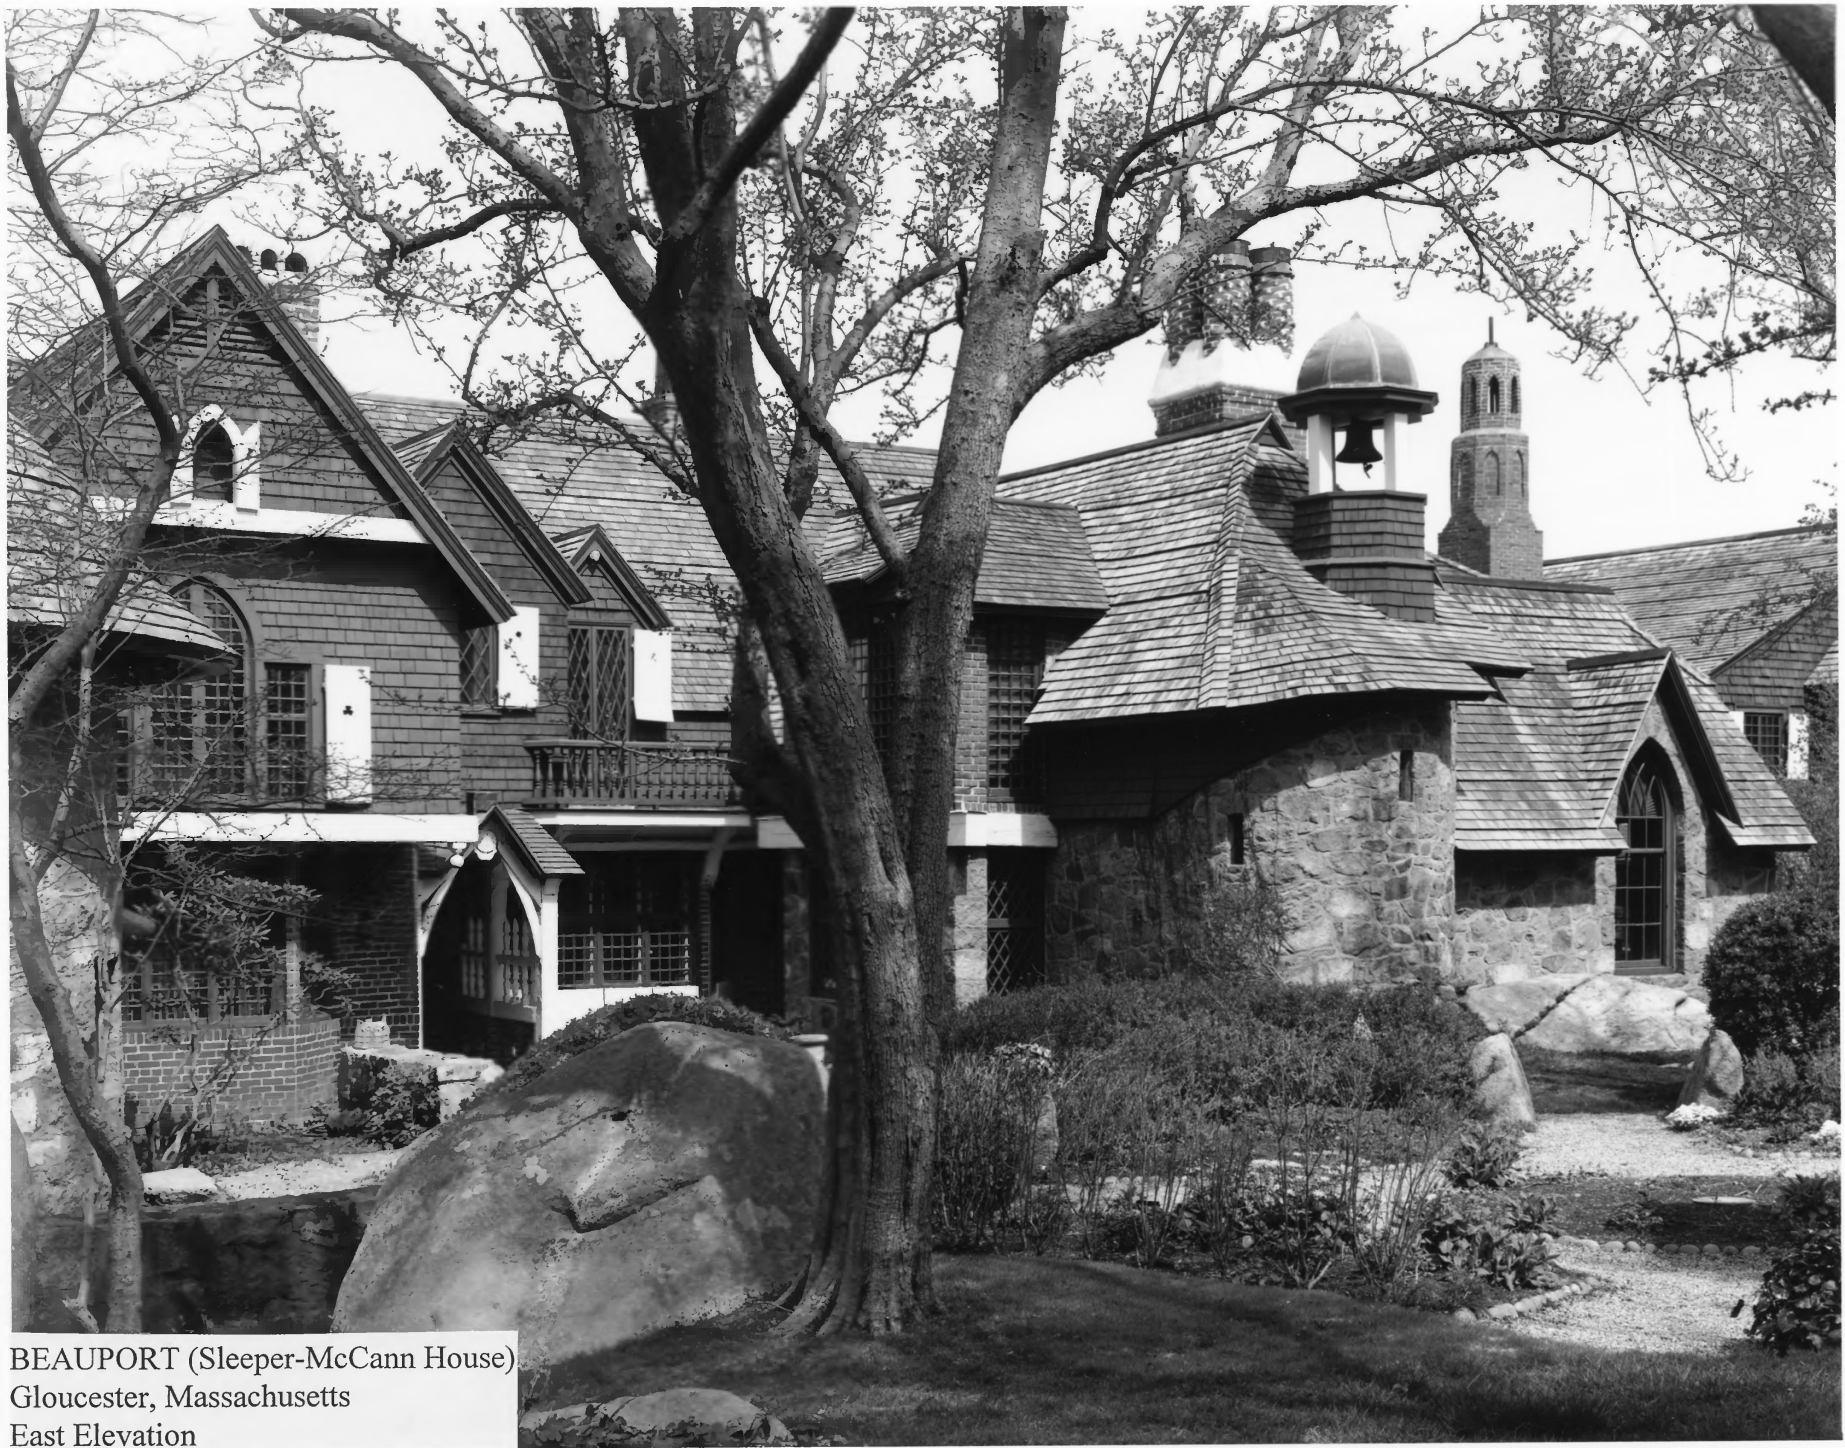

BEAUPORT (Sleeper-McCann House)

Gloucester, Massachusetts

Southwest Elevation

Photo by J. David Bohl, ca. 1980s

BEAUPORT (Sleeper-McCann House)  
Gloucester, Massachusetts  
East Elevation  
Photo by J. David Bohl, 5/94

BEAUPORT (Sleeper-McCann House)

Gloucester, Massachusetts

West Elevation

Photo by J. David Bohl, 9/79

BEAUPORT (Sleeper-McCann House)

Gloucester, Massachusetts

Gatehouse

Photo by J. David Bohl, 7/77