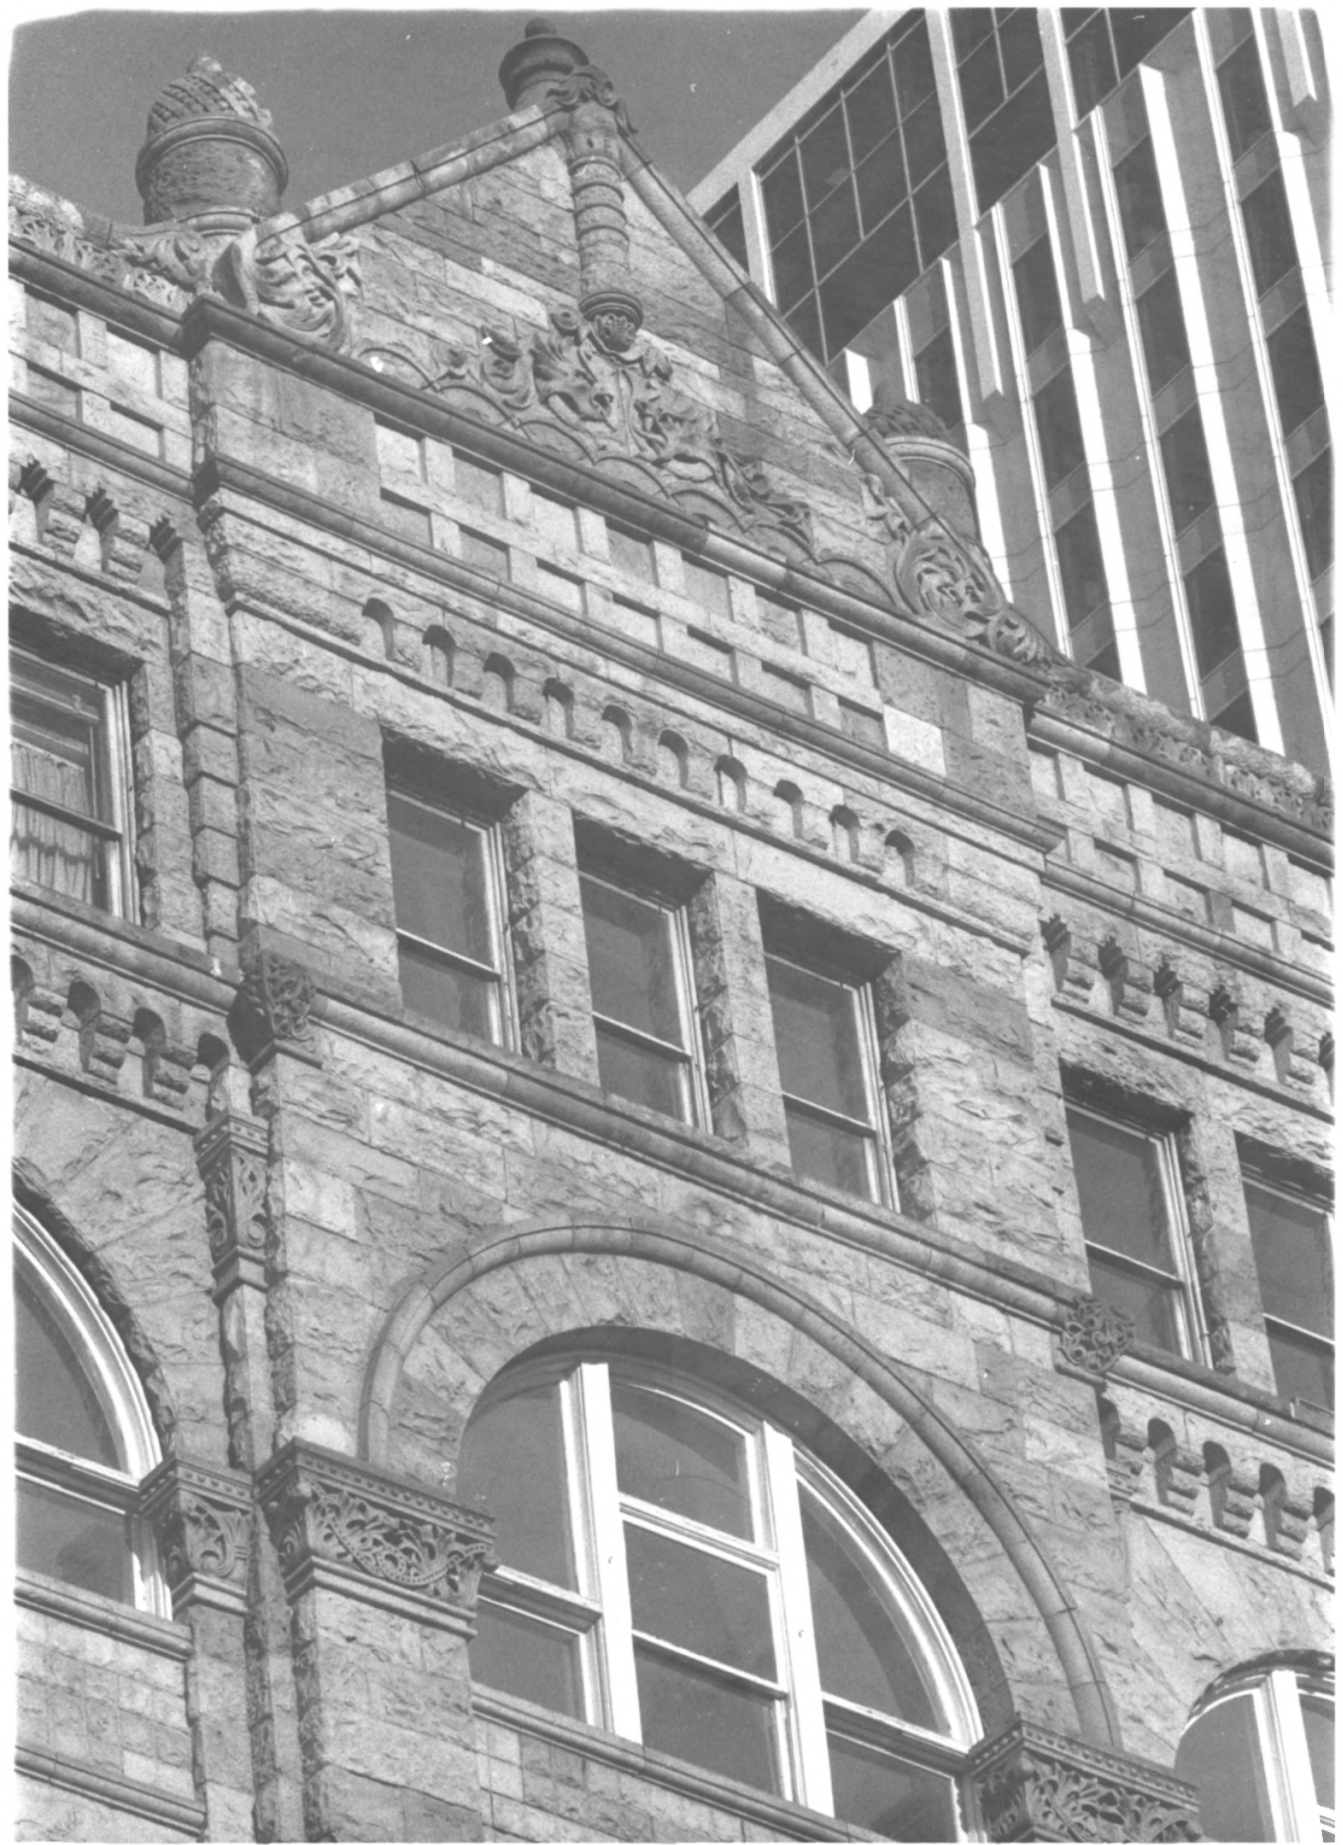

DOUGLAS
OPTICAL

DEC 2 1977

Denver Co.

Kittredge Building
Denver, Colorado
Chas. Schultze 2/77
Historic Denver
770 Pennsylvania

View
looking
Northwest
1084

JUL 6 1977

Denver Co

DEC 2 1977

Kittredge Building
Denver, Colorado
Chas. Schultze 2/77
Historic Denver
770 Pennsylvania

#2 of 4

view of detail work found
on the top of main facade

JUL 6 1977

Denver Co.

DEC 2 1977

Kittredge Building
Denver, Colorado
Chas. Schultze 2/77
Historic Denver
770 Pennsylvania