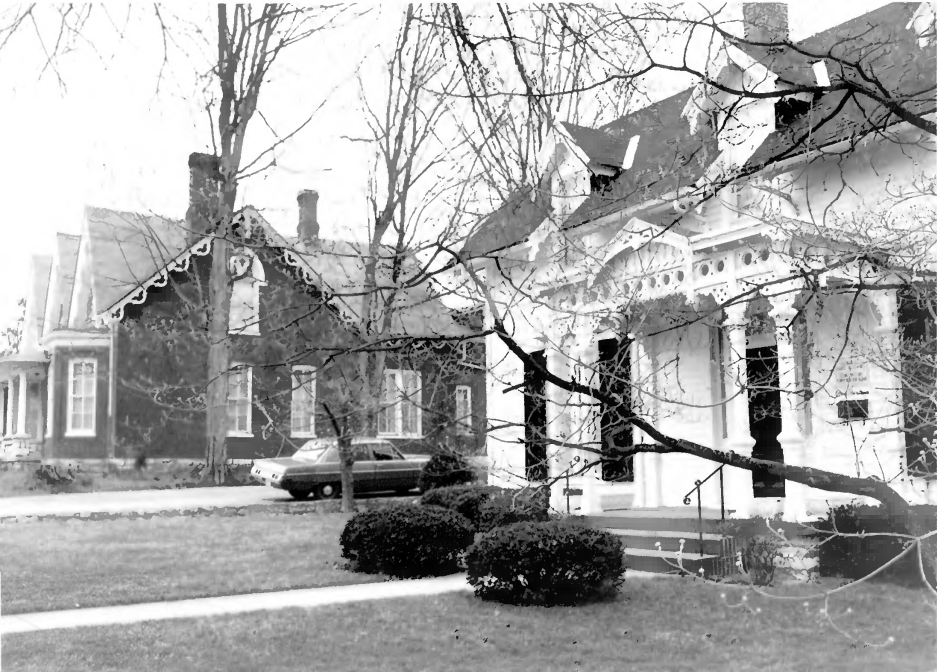

South Frankfort Neighborhood Historic District
Frankfort
Franklin County, Kentucky

Todd Graham, Preservation Planner
315 West Second Street
Frankfort, Kentucky 40601
April 1982

Photo 5
600 block of Briarcliff, view from south.
Intrusions excluded from district boundaries.