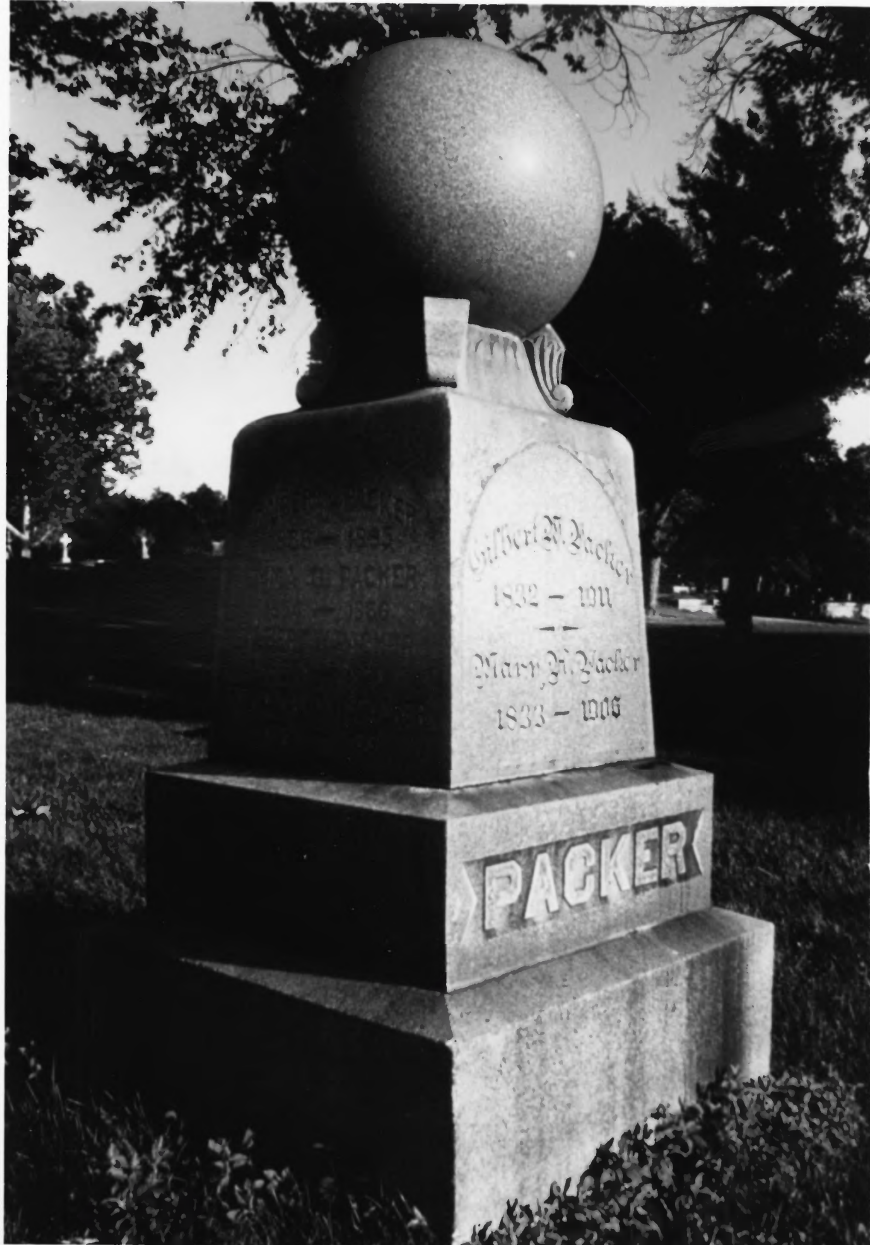

Gilbert W. Packer

1832 - 1911

Mary J. Packer

1833 - 1906

PACKER