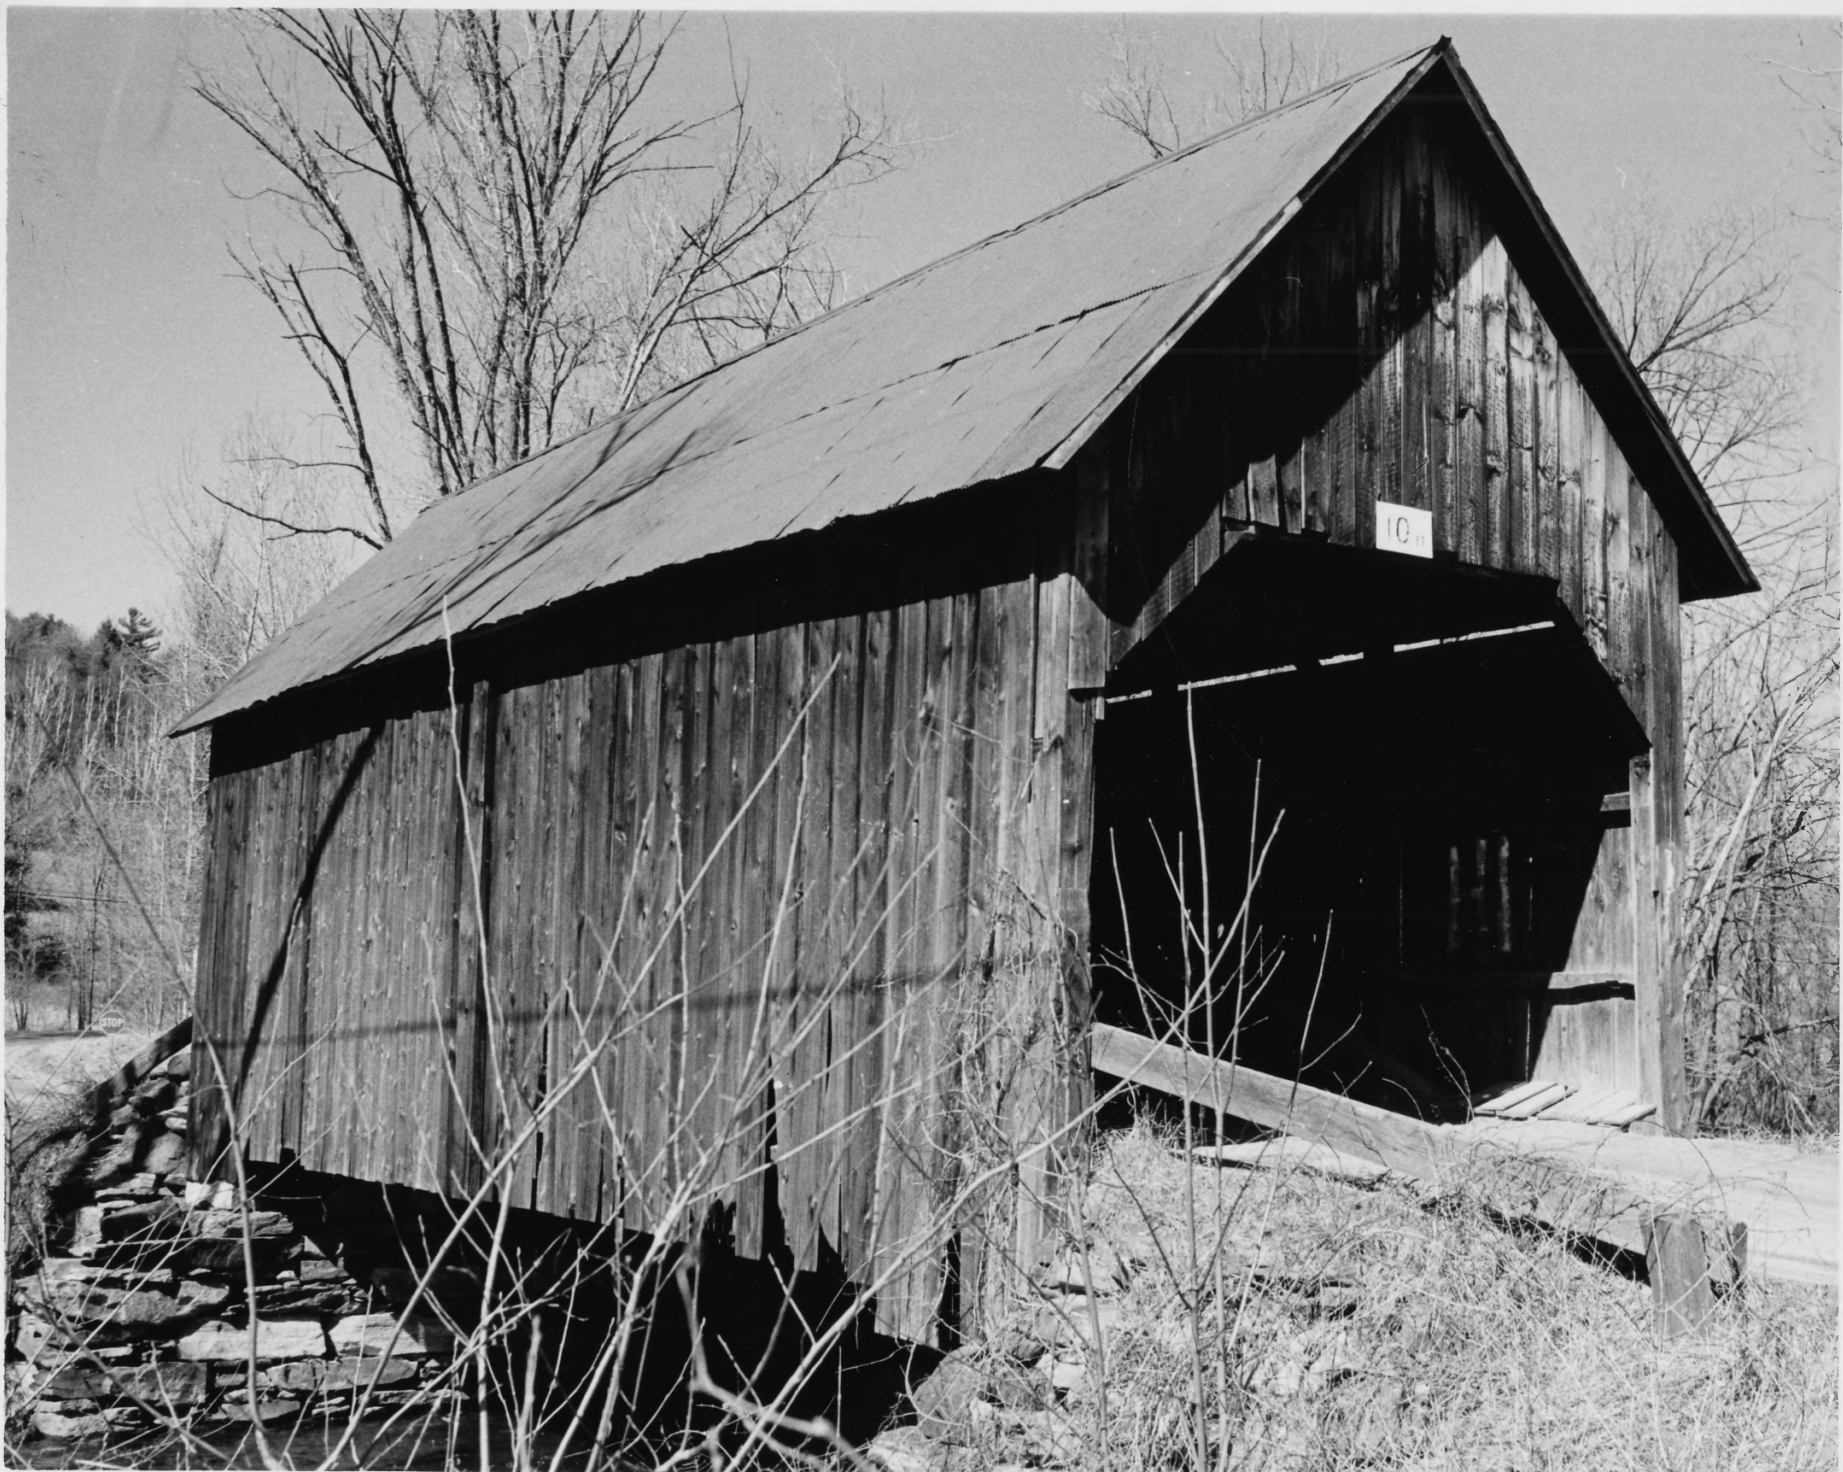

10 ft

NPS Number 8.28.73

Title: Bowers Covered Bridge

oc. Windsor Co., VT

View of bridge looking
north

(1)

VERMONT DIVISION OF HISTORIC SITES	
COUNTY <u>Windsor</u>	TOWN <u>W. Windsor</u>
SUBJECT <u>Bowers covered bridge</u>	
DATE <u>4.1973</u>	FILE # <u>73-A-12</u>
CREDIT <u>Hugh H. Henry</u>	
VIEW <u>looking north</u>	

PROPERTY OF THE NATIONAL REGISTER

NPS Number 8.28.73

Title: Bowers Covered Bridge

Loc. Windsor Co, Vt.

View of bridge looking
northeast

(2)

VERMONT DIVISION OF HISTORIC SITES	
COUNTY <u>Windsor</u>	TOWN <u>W. Windsor</u>
SUBJECT <u>Bowers covered bridge</u>	
DATE <u>4/19/73</u>	FILE # <u>73-A-12</u>
CREDIT <u>Hugh H. Henry</u>	
VIEW <u>looking northeast</u>	