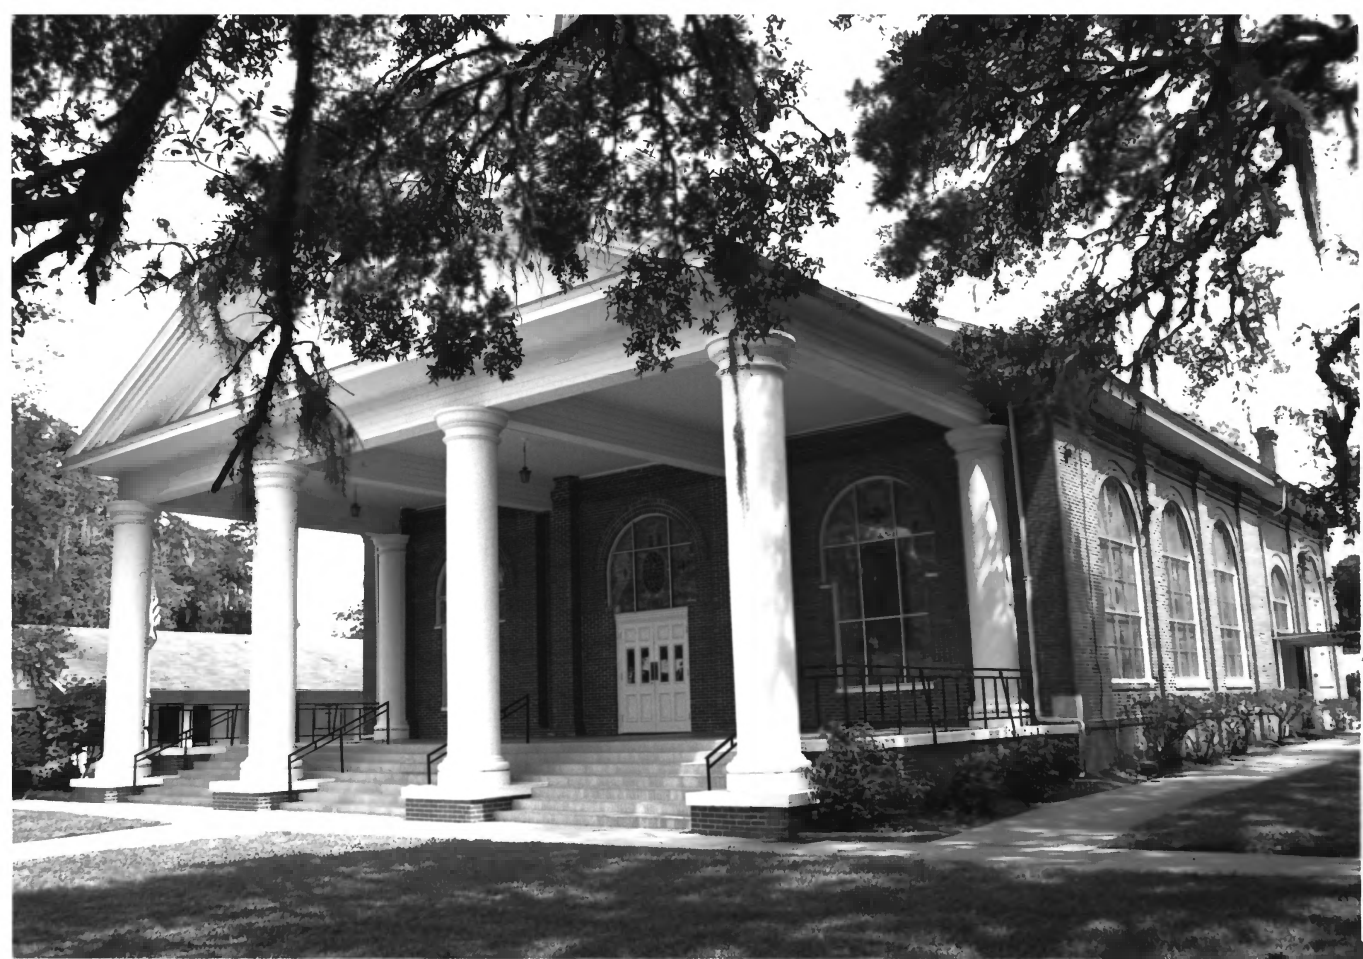

330 W. BROADWAY

FORT MEADE

POLK COUNTY

Walker's
Pharmacy

Pharmacy

Open

#11 Fort ~~WADE~~ Historic District

Pack County

#12 FOLT ~~NEAR~~ HISTORIC DISTRICT

Folk Colony

13

307 E. BROADWAY (REAR)

FORT MEADE

PARK COUNTY

CLEVELAND
BROADWAY

CHRIST CHURCH
WESLEYAN
SUNDAY 10:30 - Church
11:00 - Holy Eucharist
WEDNESDAY 7:00 - Church
WEDNESDAY 8:00 - Church