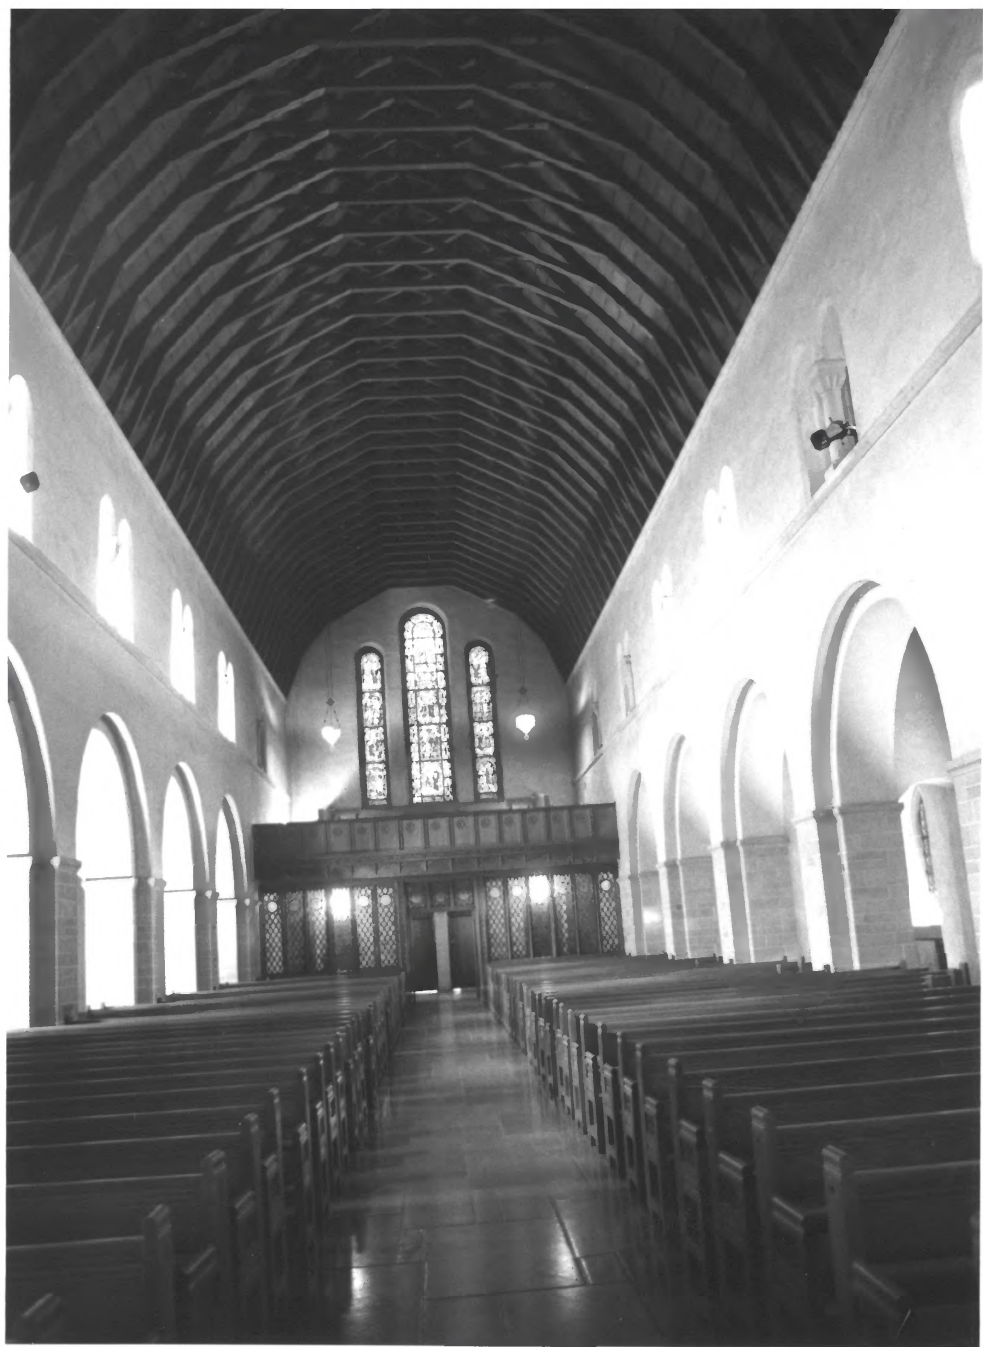

1010
WEST CAMP
SOUTH CHURCH
CHURCH OFFICE

7 S HOVE CHAPEL, EL PASO COUNTY, CO

88 SHOVE CHAPEL, EL PASO COUNTY, CO

9 SHOVE CHAPEL, EL PASO COUNTY, CO

10 D SHONNE CHAPEL, EL PASO COUNTY, CO

11 SHOVE CHAPEL, ECL PASO COUNTY, CO