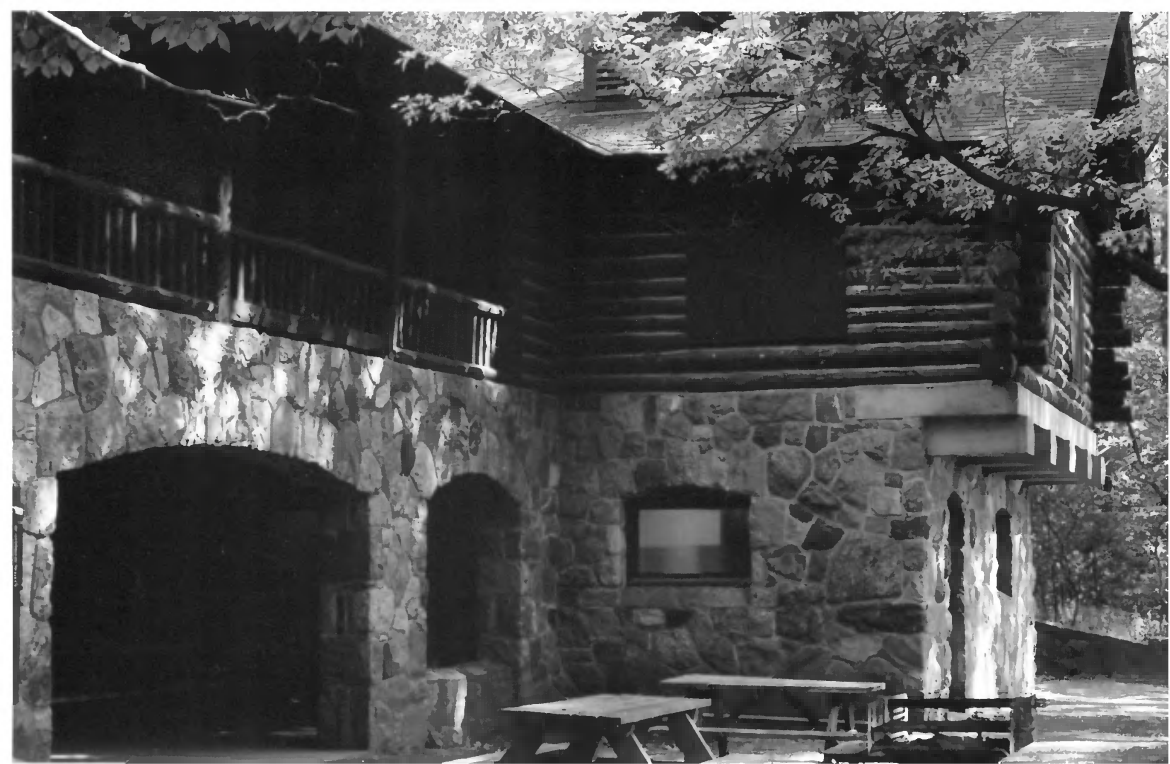

combination shelter (CCC shelter)

Near Angola, Indiana

Glory - June GREIFF

July 1990

negative on file w/ photographer

looking northwest at main east facade

combination shelter

Near Angola, Indiana

Glory - June GR21FF

July 1990

negative on file w/ photographer

detail, lower portion of west elevation
looking southeast

combination shelter

near Angola, Indiana

Glory - June GREIFF

July 1990

negative on file w/ photographer

worst elevation, looking east

Combination shelter
near Angola, Indiana
Glory - June GRZIFF

November 1990

negative on file w/ photographer
interior, stone fireplace, looking north