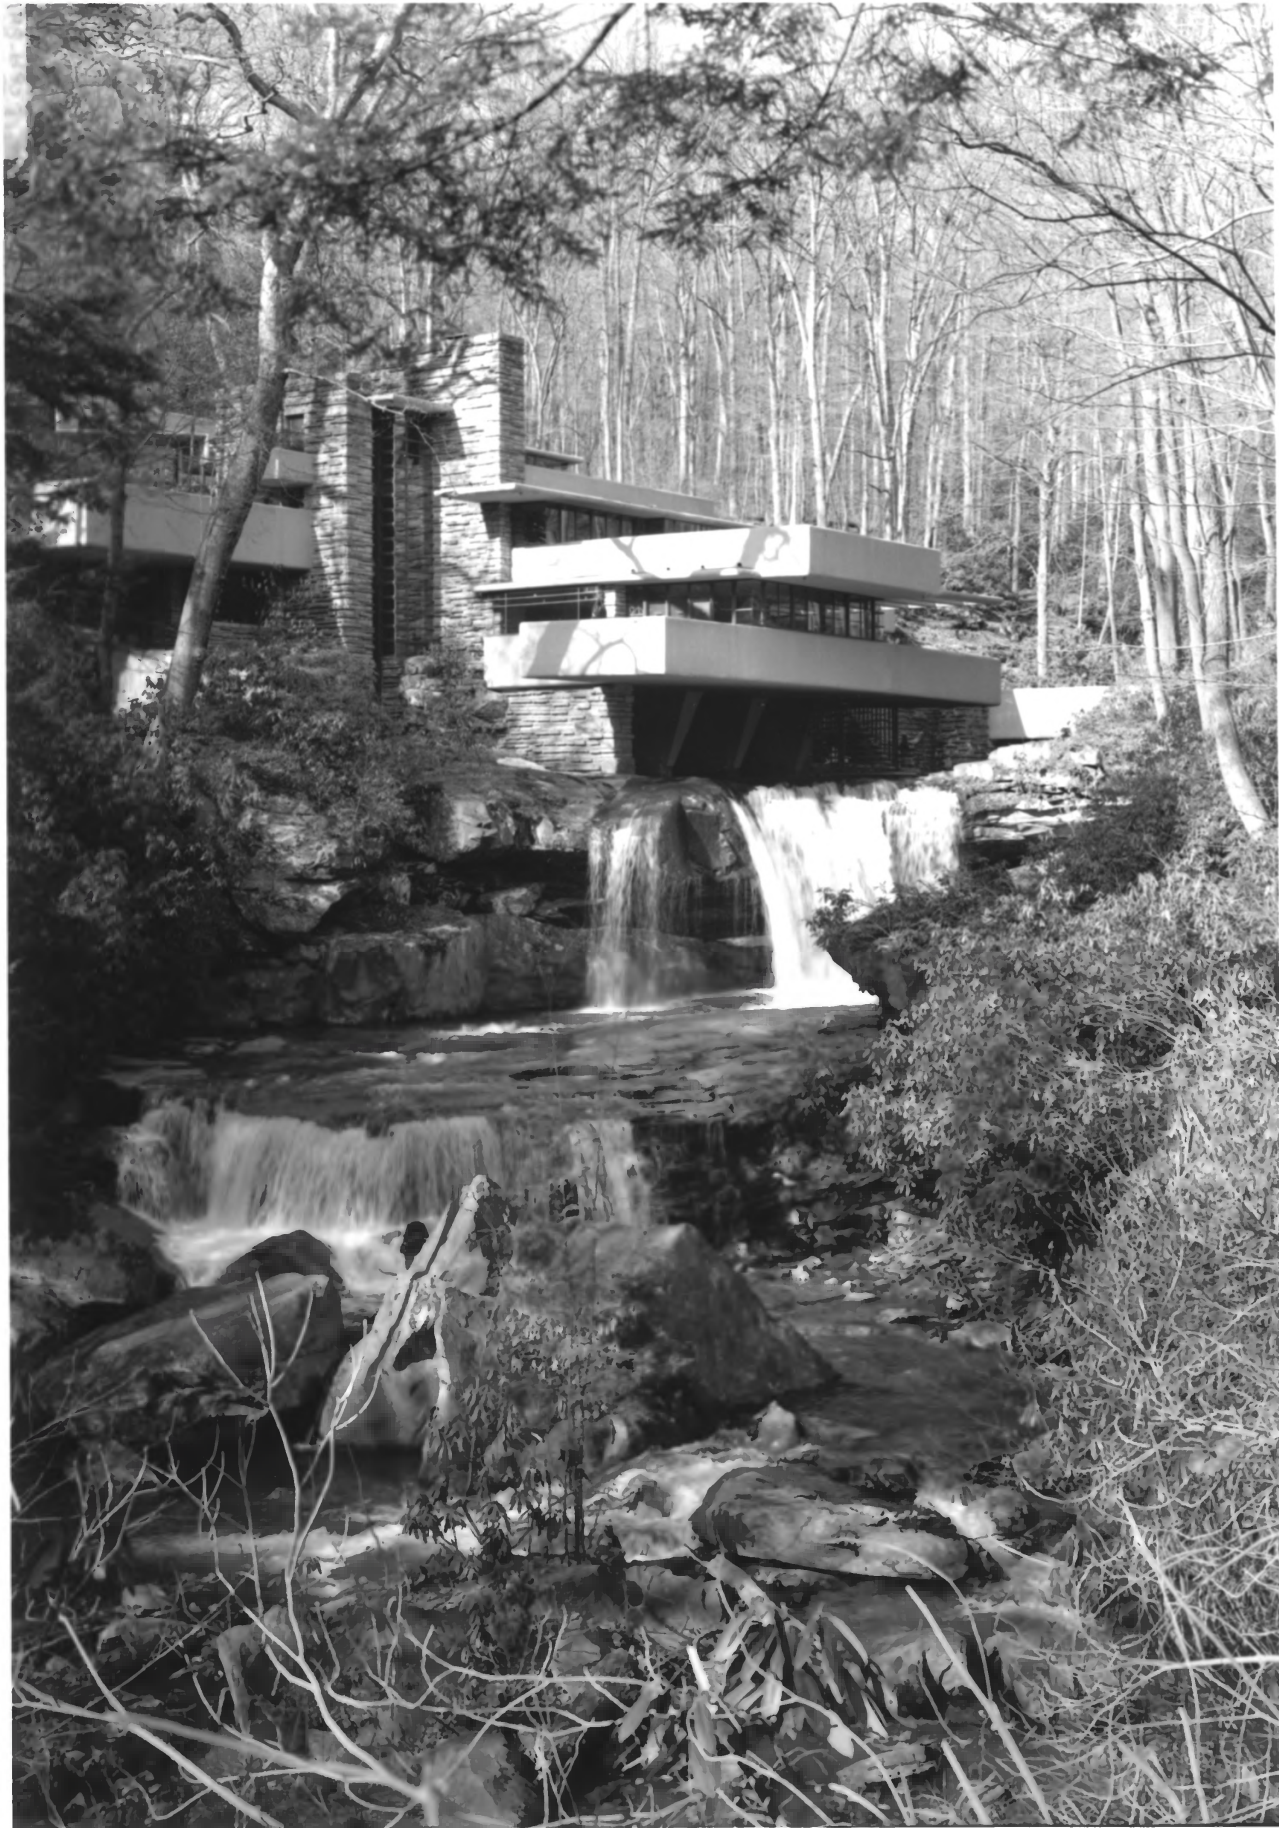

Fallingwater  
National Historic Landmark  
Mill Run, Pennsylvania

Fallingwater,

Mill Run, Fayette County, PA

Courtesy of HABS

Photograph by Robert P. Ruschak courtesy of the Western Pennsylvania Conservancy.

"Falling Water" Bear Run, Pennsylvania

Photo: Western Pennsylvania Conservancy