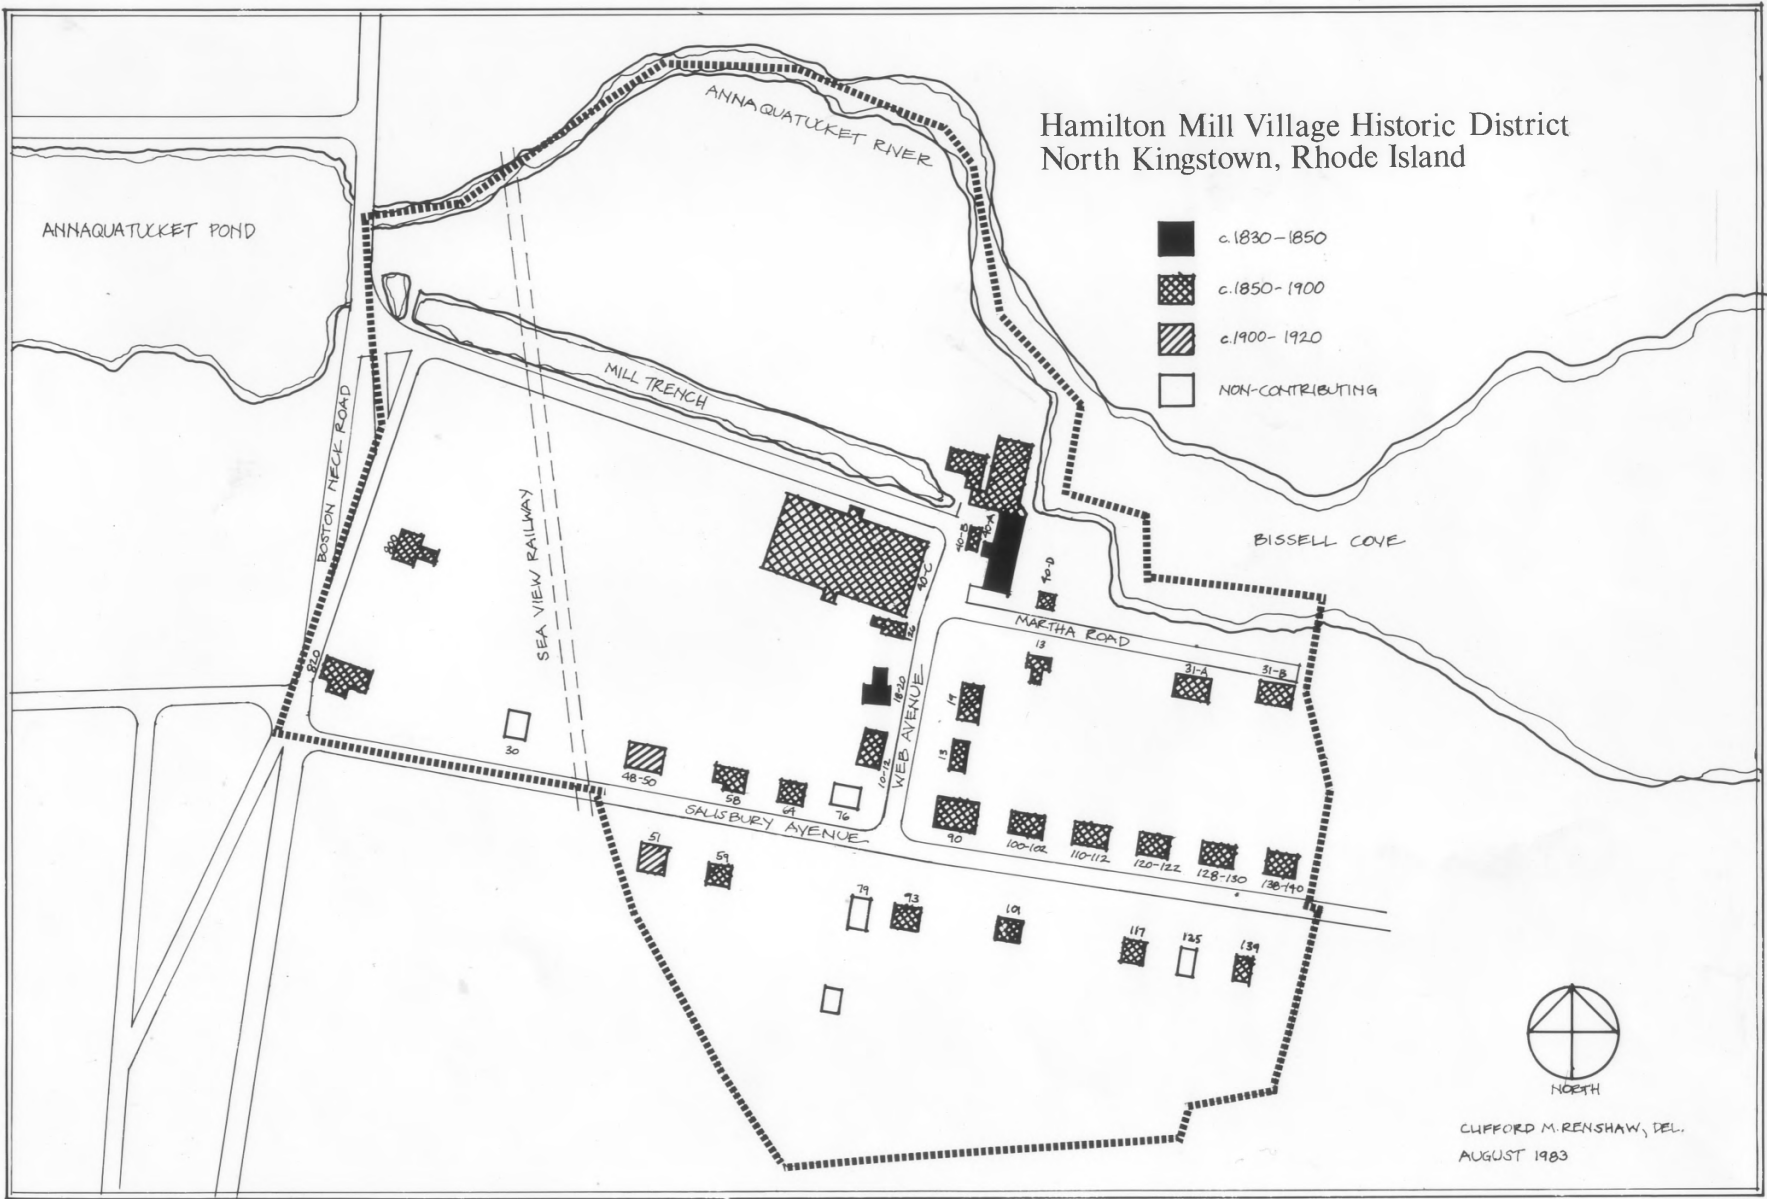

# Hamilton Mill Village Historic District North Kingstown, Rhode Island

-  c. 1830-1850
-  c. 1850-1900
-  c. 1900-1920
-  NON-CONTRIBUTING

CLIFFORD M. RENSHAW, DEL.  
AUGUST 1983

HAMILTON MILL VILLAGE HISTORIC DISTRICT  
North Kingstown, Rhode Island

Negative filed at: Rhode Island Historical  
Preservation Commission  
150 Benefit Street  
Providence, RI 02903

View: View of the main mill building and mill office  
looking northeast.

Photo #3

HAMILTON MILL VILLAGE HISTORIC DISTRICT  
North Kingstown, Rhode Island