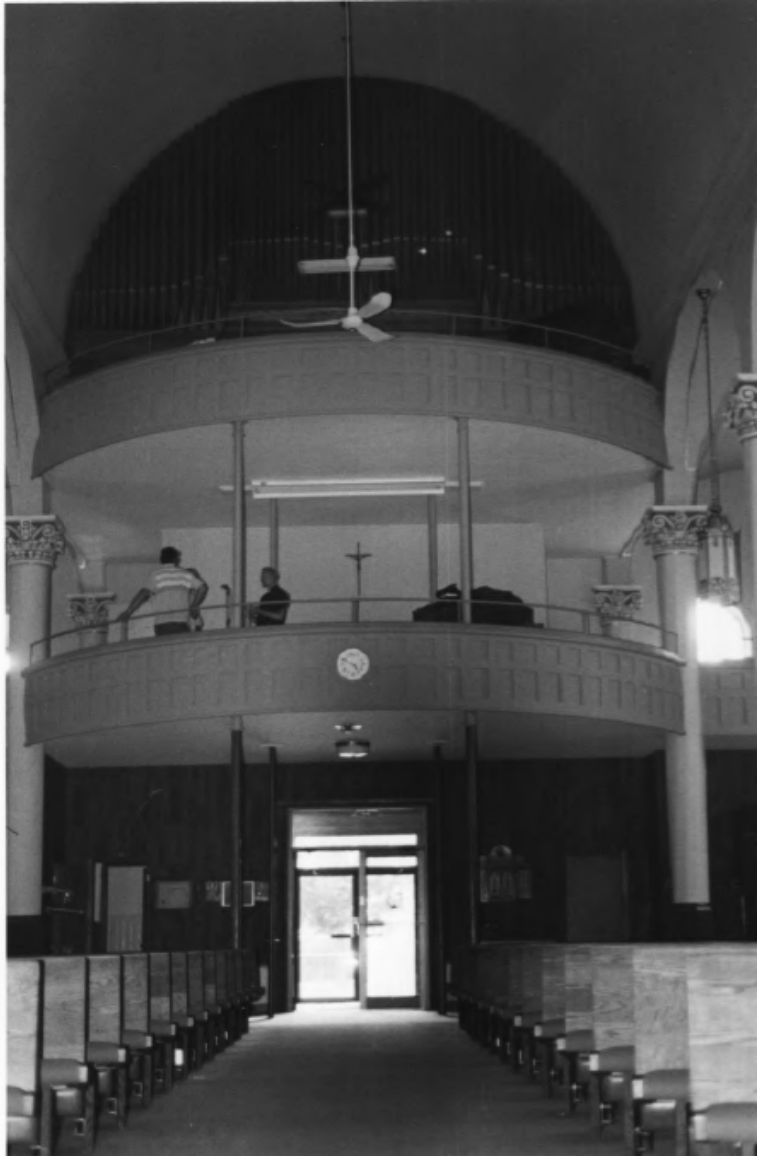

ST. PETER'S CATHOLIC CHURCH. JEFFERSON, UNION COUNTY, SD, PHOTOGRAPH # 5

ST. PETER'S CATHOLIC CHURCH, JEFFERSON, UNION COUNTY, SD, AEROSPACE #6