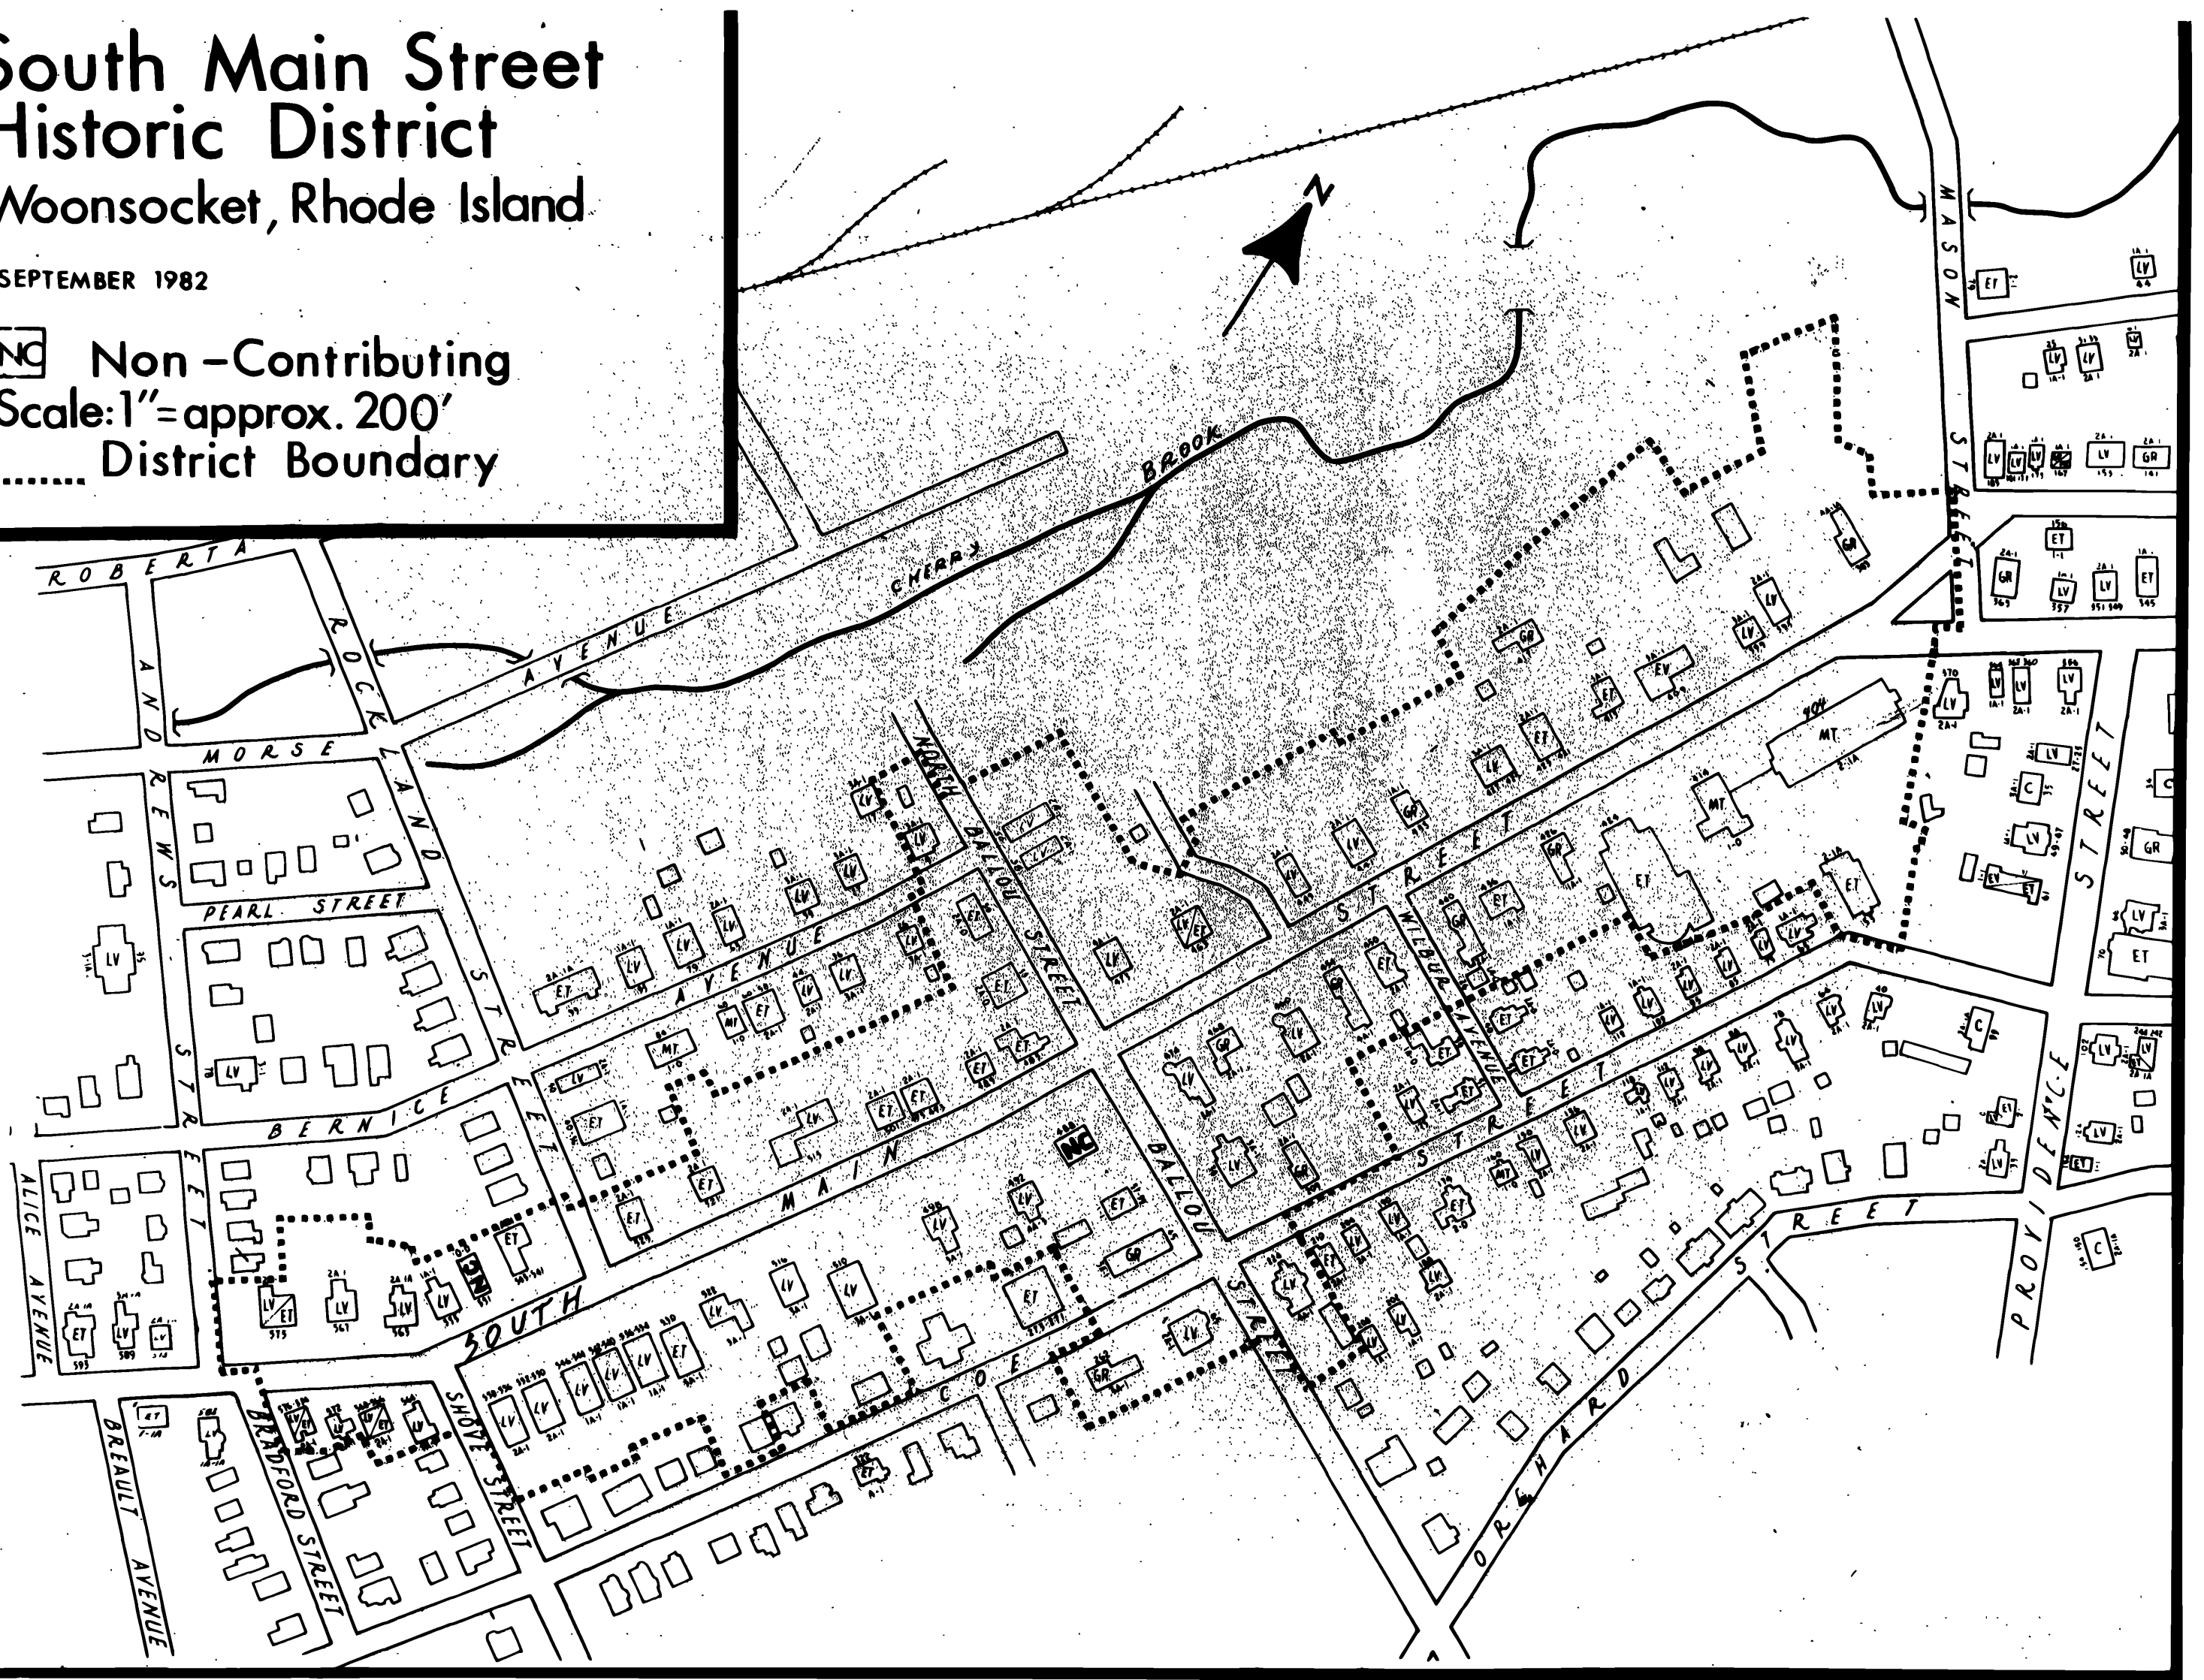

# South Main Street Historic District Woonsocket, Rhode Island

SEPTEMBER 1982

 Non-Contributing  
Scale: 1" = approx. 200'  
..... District Boundary

South Main Street Historic District  
Woonsocket, Rhode Island

Gail Gustafson, Delineator August 1982  
Original: Rhode Island Historical  
Preservation Commission

District map.

Figure 7