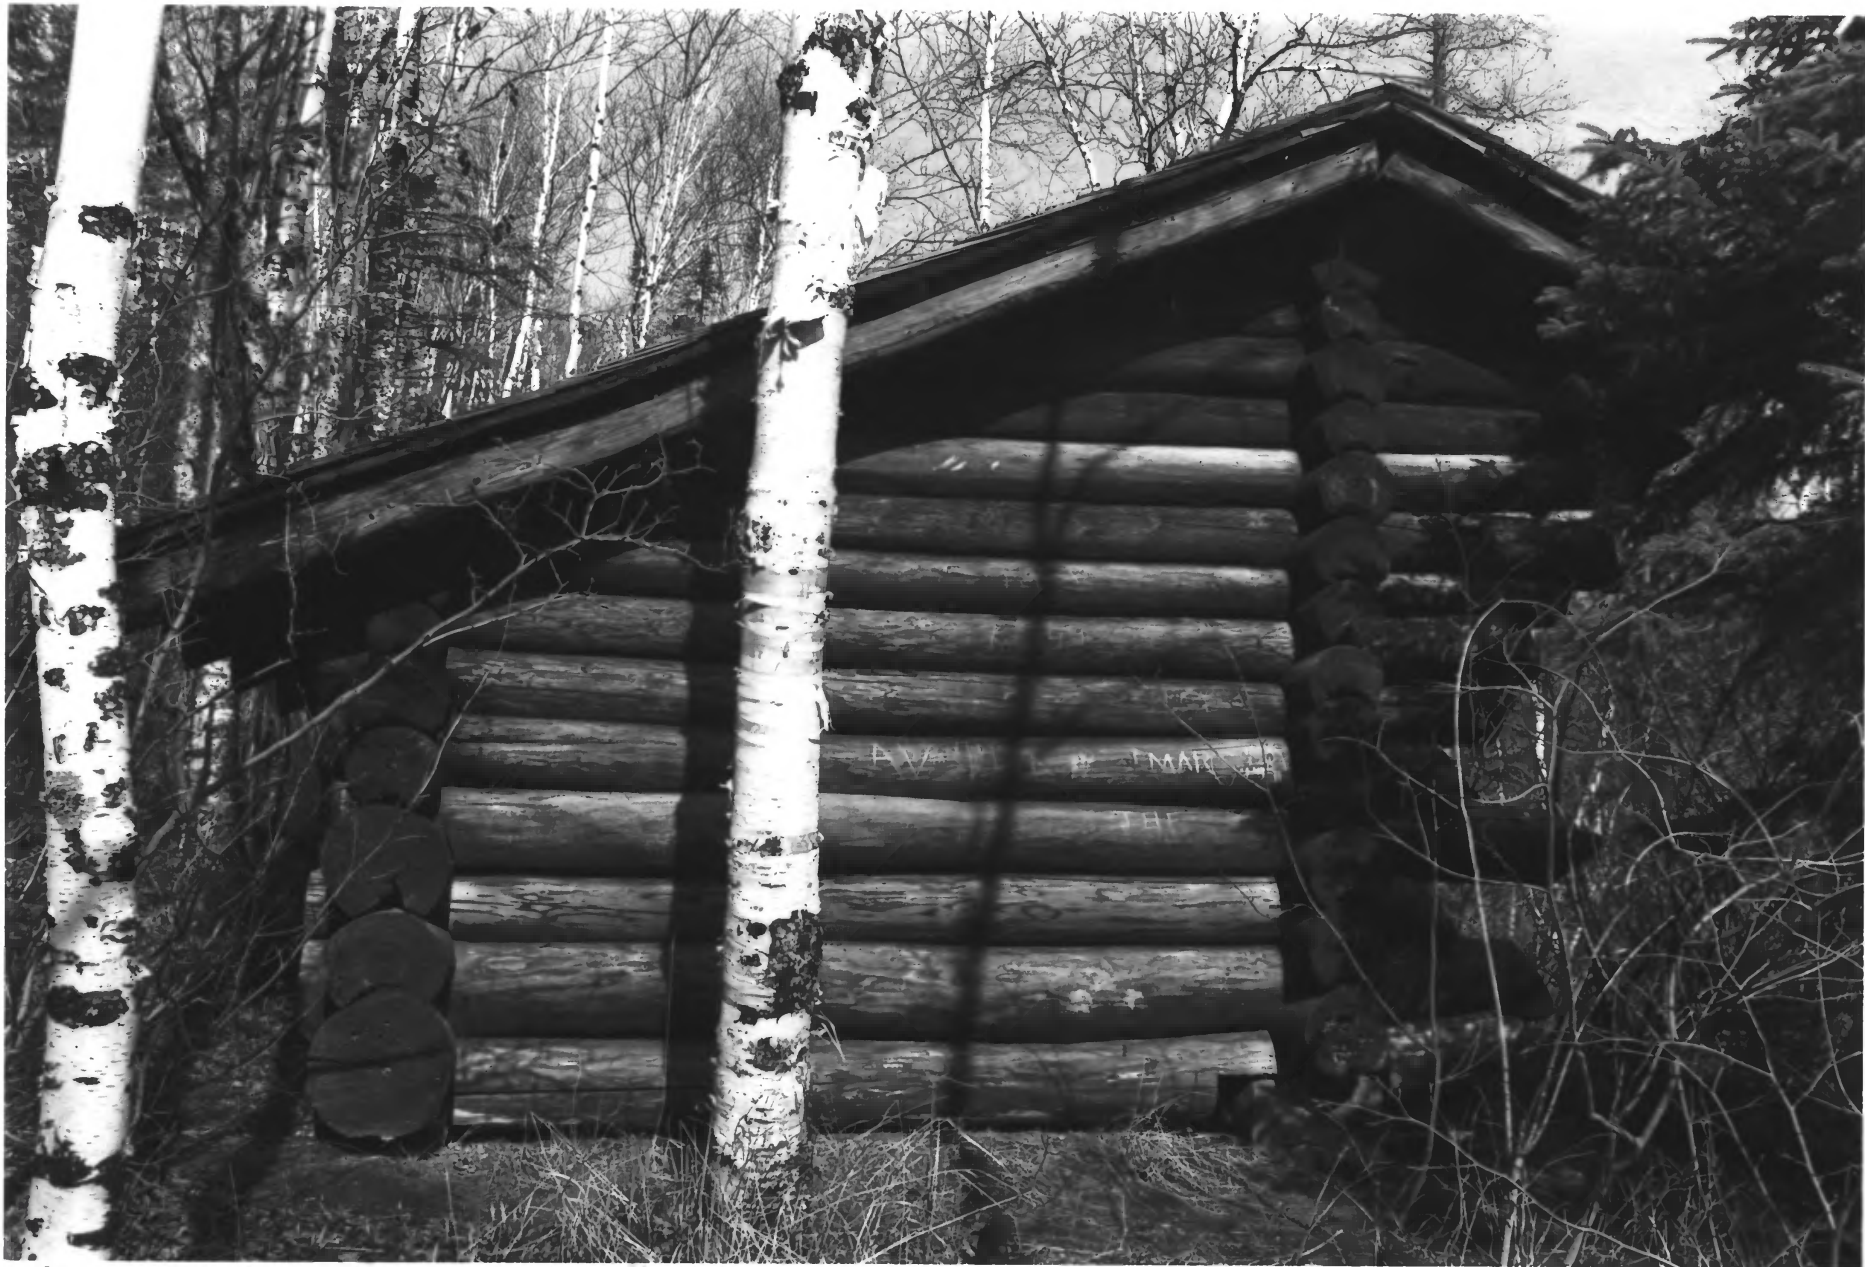

GOOSEBERRY FALLS STATE PARK
LAKE CO., MN
BLDG # 29 PHOTO I.D. 09768 # 7