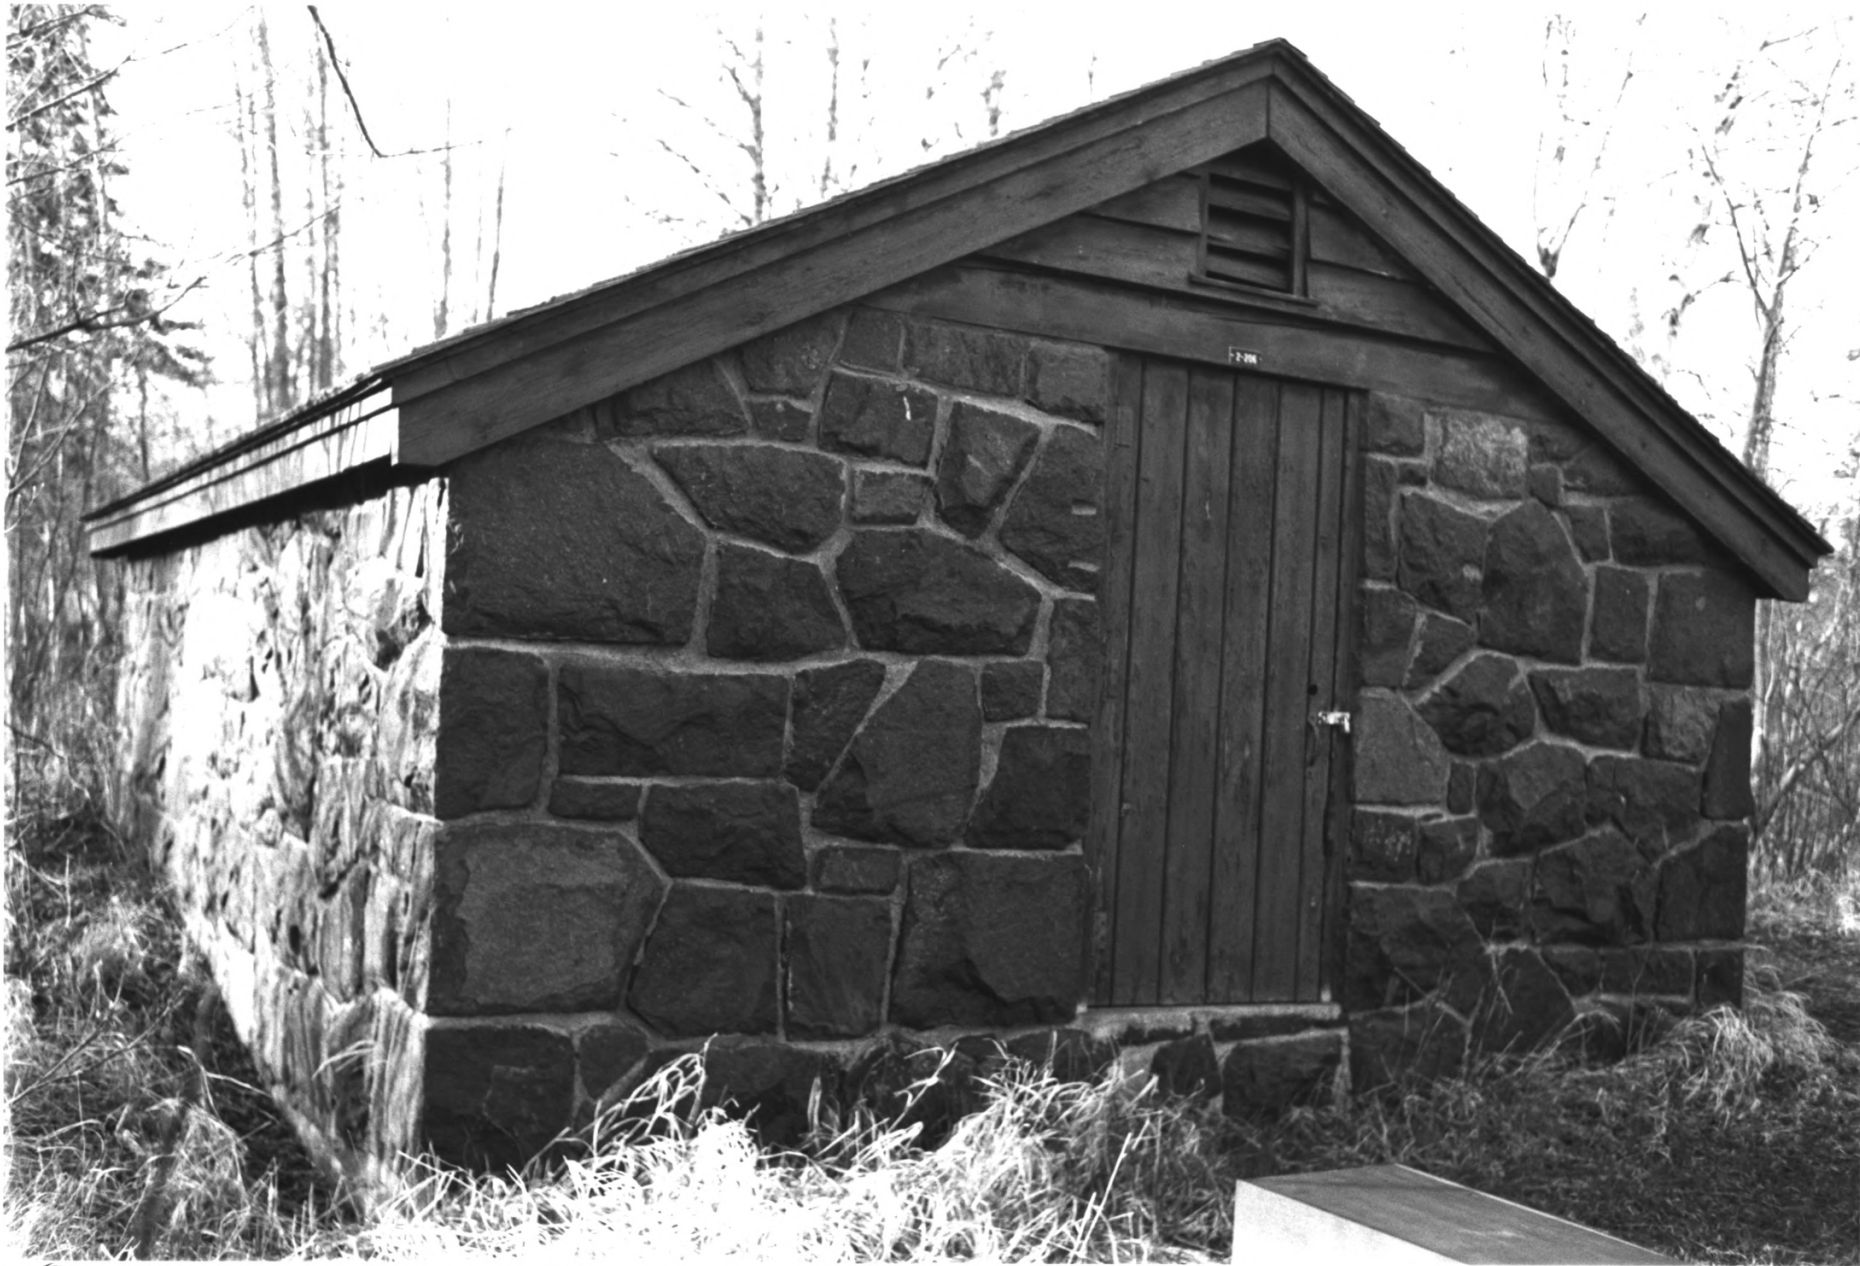

GOOSE BERRY STATE PARK
LAKE CO., MN
BLDG# 23 PHOTO I.D. 09768#2

Ice House
Gooseberry State Park
Two Harbors MN
Rolf T. Anderson

5/88

MN Historical Society

AV Dept

690 Cedar

St Paul MN 55101

Northeast