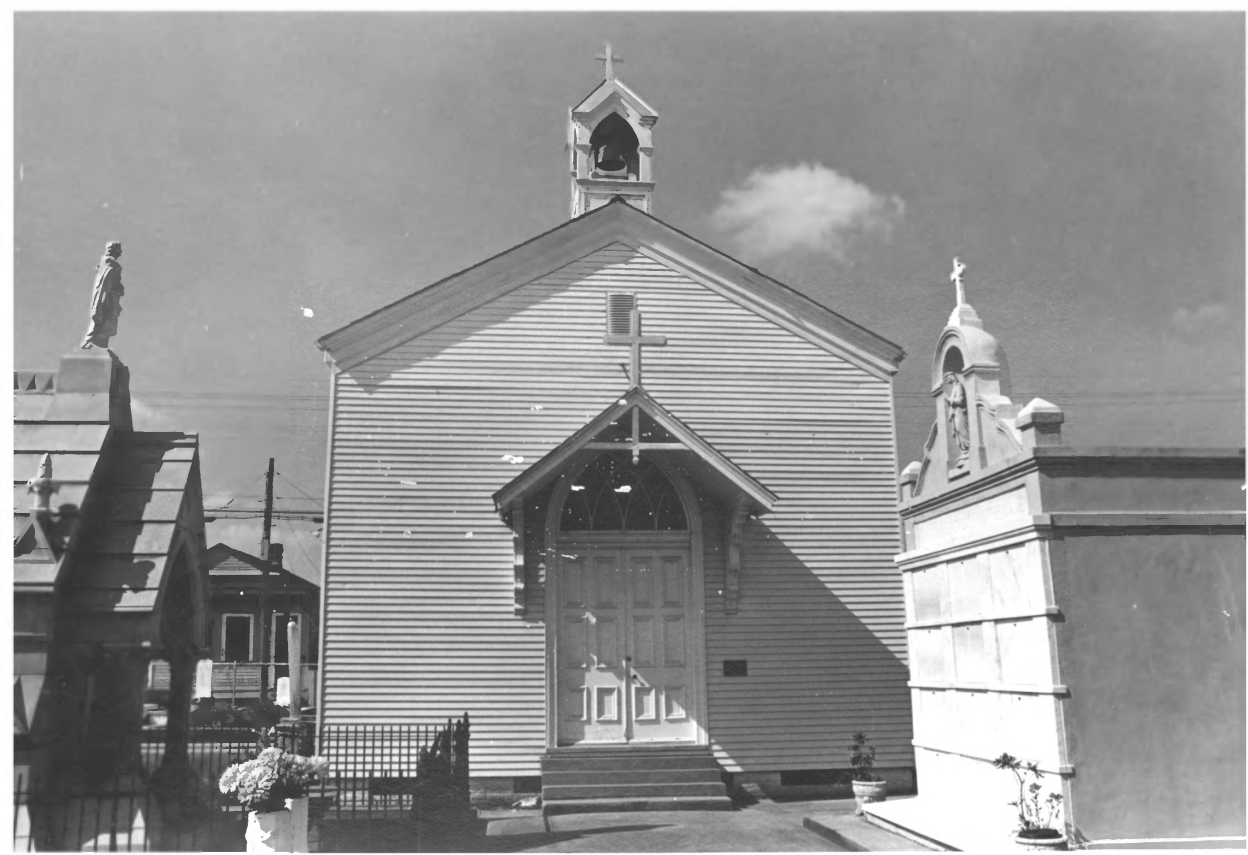

DEC 19 1978

*Facing East*  
Number 13

JAN 28 1982

1. 2022 Washington Ave., Central City

2. New Orleans, Louisiana

3. Jeremy Lemann

DEC 19 1978

4. October 1976