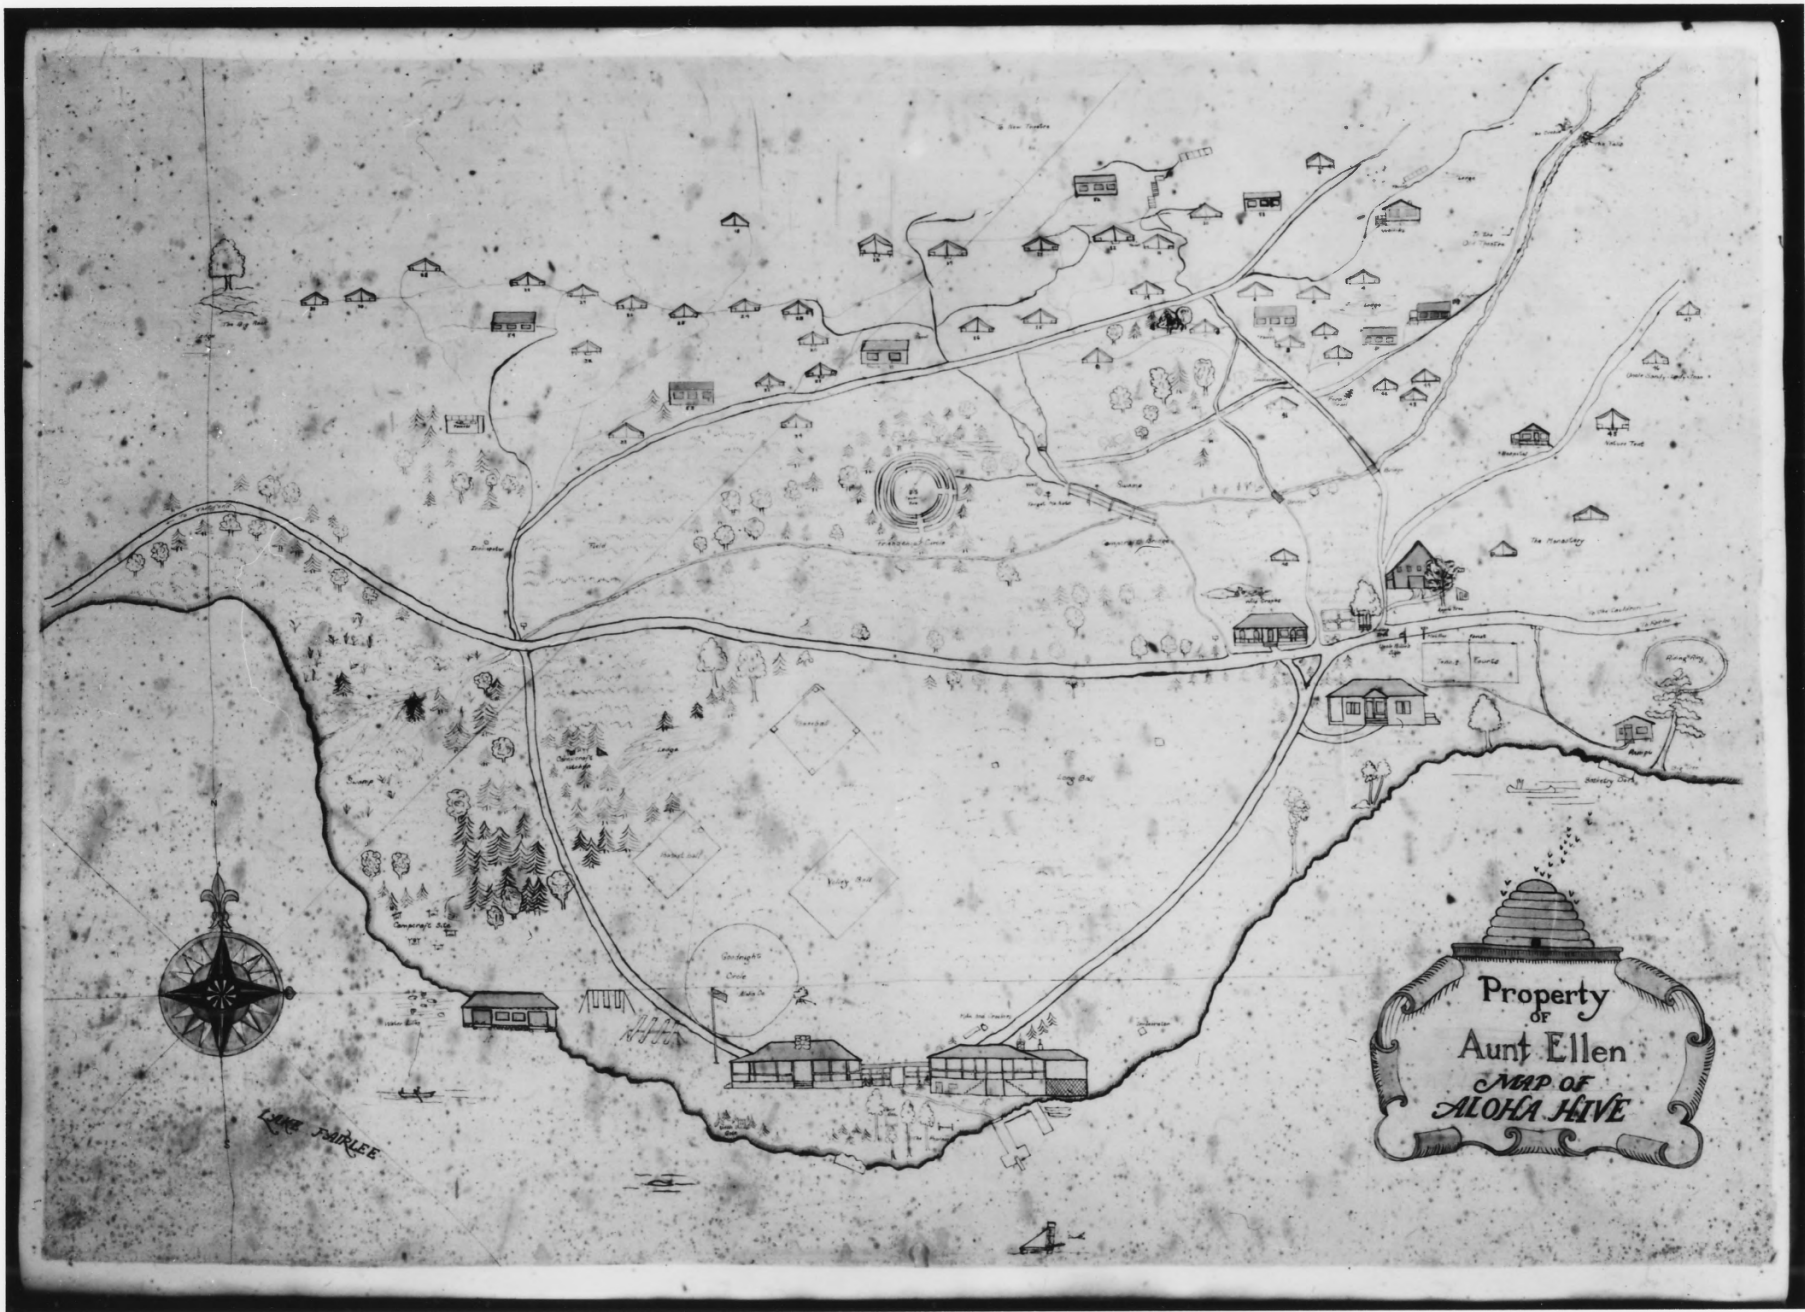

Montpelier, VT

Liz Pritchett 7/02

Historic Photo 1

Albion Hive Camp

846 VT Rte 244, W. Fairlee, Orange Co. VT

Aunt Ellen's Map c1920

Courtesy Albion Foundation Archives

Orig. filed at VT. Div. for Historic Preservation