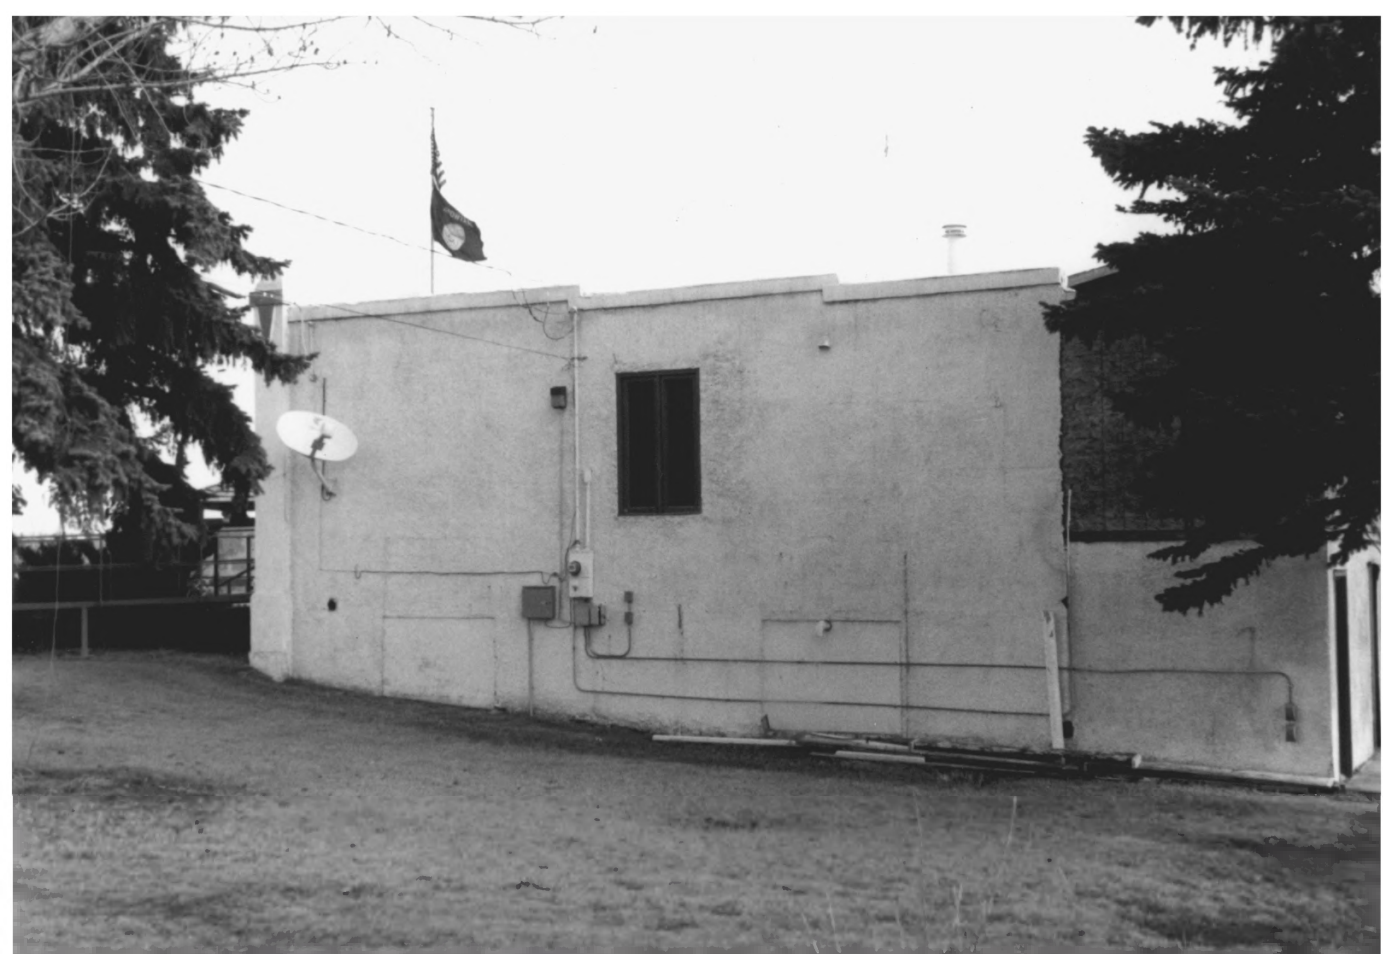

Toole County MT

Photographed: Lorette Carter

Date: June 2005

Location of negatives: MT SHPO

Photo # 1

View to: E

Shelby Town Hall - north elevation

Toole County MT

Photographer: Lorette Carter

Date: June 2005

Location of negative: MT SHPO

View to: SE

Photo # 2

Shelby Town Hall - south elevation

Toole County MT

Photographer: Lorette Carter

Date: ~~July 2005~~ June 2005

Location of negative: MT SH PO

View to N

Photo # 3

Shelby Town Hall - east end of south elevation

Toole County, MT

Photographer: Lorette Carter

Date: June 2005