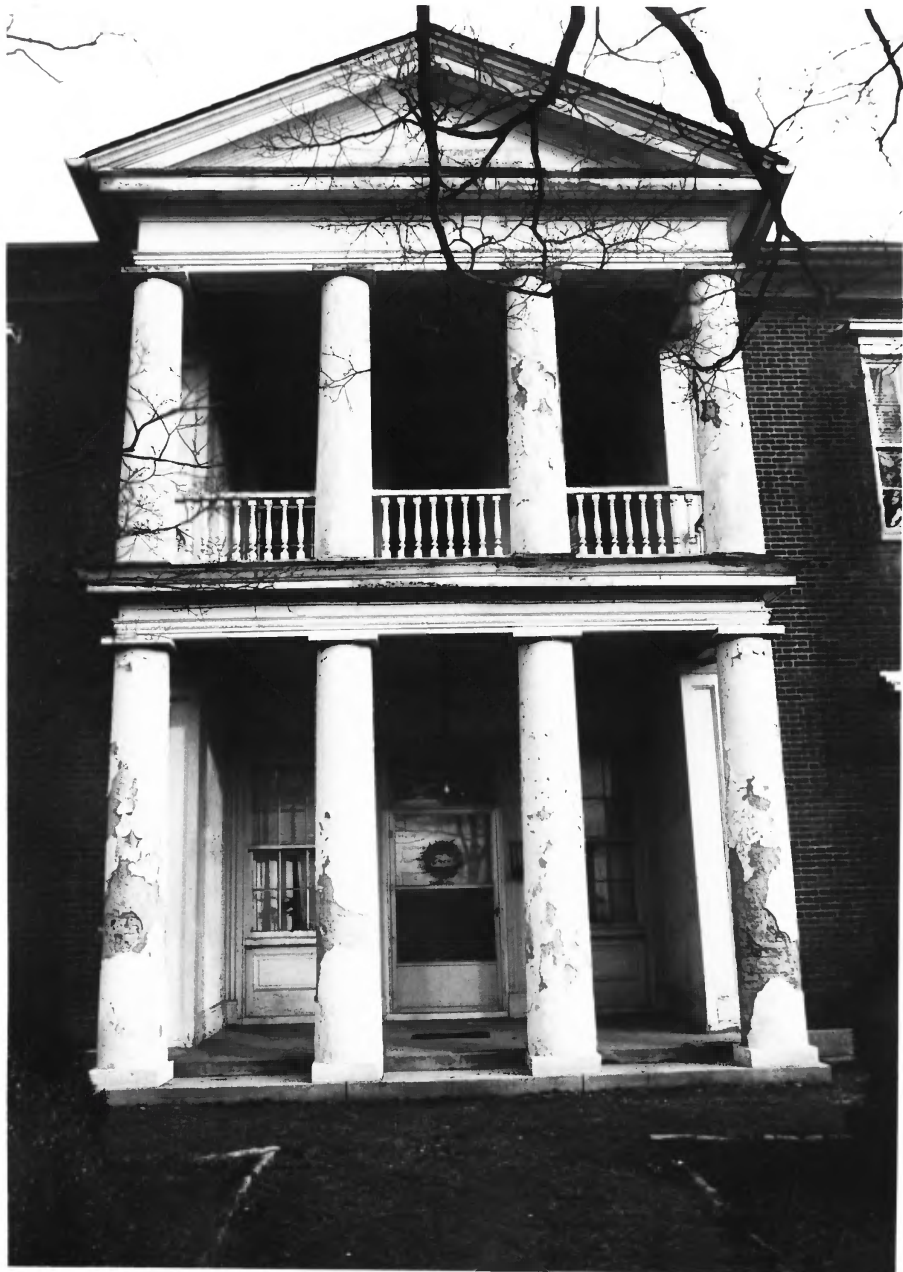

1. Fairmont (John Smiser House)

Mooreville Pike

Vic. Columbia, Maury County, Tennessee

Photographer: Cary Pulliam, Jr.

Date: December 1982

Negative: Tennessee Historical Comm.

701 Broadway, Nashville

West elevation, facing southeast

1 of 9

2. Fairmont (John Smiser House)

Mooreville Pike

Vic. Columbia, Maury County, Tennessee

Photographer: Cary Pulliam, Jr.

Date: December 1982

Negative: Tennessee Historical Comm.

701 Broadway, Nashville

West elevation, facing east

2 of 9

3. Fairmont (John Smiser House)

Mooreville Pike

Vic. Columbia, Maury County, Tennessee

Photographer: Cary Pulliam, Jr.

Date: December 1982

Negative: Tennessee Historical Comm.

701 Broadway, Nashville

Northwest elevation, facing southeast

4. Fairmont (John Smiser House)

Mooreville Pike

Vic. Columbia, Maury County, Tennessee

Photographer: Cary Pulliam, Jr.

Date: December 1982

Negative: Tennessee Historical Comm.