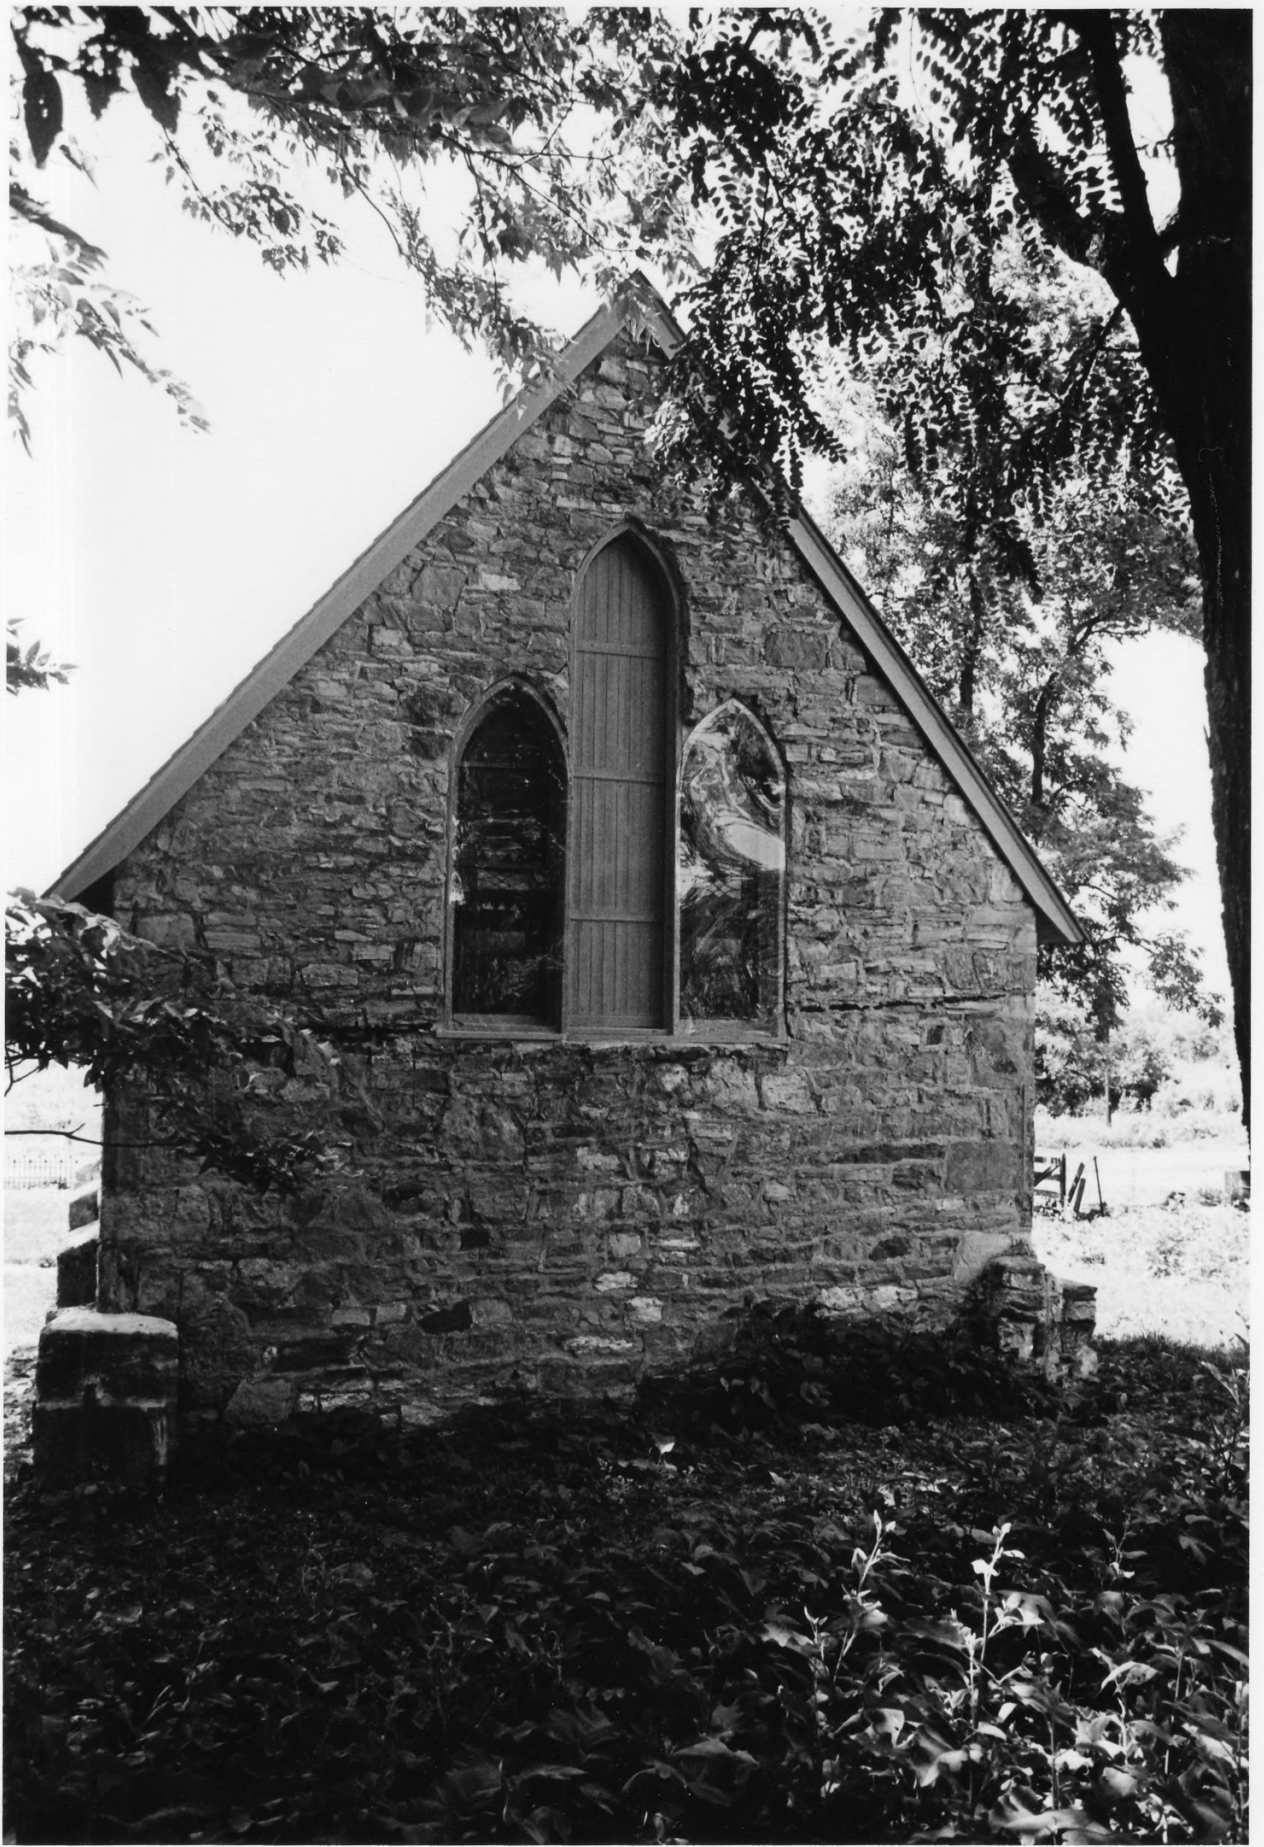

PROPERTY NAME : Halltown Memorial Chapel
LOCATION : Halltown Pike, Halltown,
Jefferson County, West Virginia
PHOTO CREDIT : Michael J. Pauley
DATE OF PHOTO : July, 1983
NEGATIVE FILED AT : DEPT. OF CULTURE & HISTORY,
HISTORIC PRESERVATION UNIT, THE CULTURAL CENTER,
CAPITOL COMPLEX, CHARLESTON, W.VA. 25305
DESCRIPTION OF PHOTO :

Front elevation of Chapel
DIRECTION OF PHOTO :
Facing East

WV-2

1 of 4

pg 529

PROPERTY NAME : Halltown Memorial Chapel
LOCATION : Halltown Pike, Halltown,
Jefferson County, West Virginia

PHOTO CREDIT : Michael J. Pauley

DATE OF PHOTO : July, 1983

NEGATIVE FILED AT : DEPT. OF CULTURE & HISTORY,
HISTORIC PRESERVATION UNIT, THE CULTURAL CENTER,
CAPITOL COMPLEX, CHARLESTON, W.VA. 25305

DESCRIPTION OF PHOTO :
Rear elevation of chapel