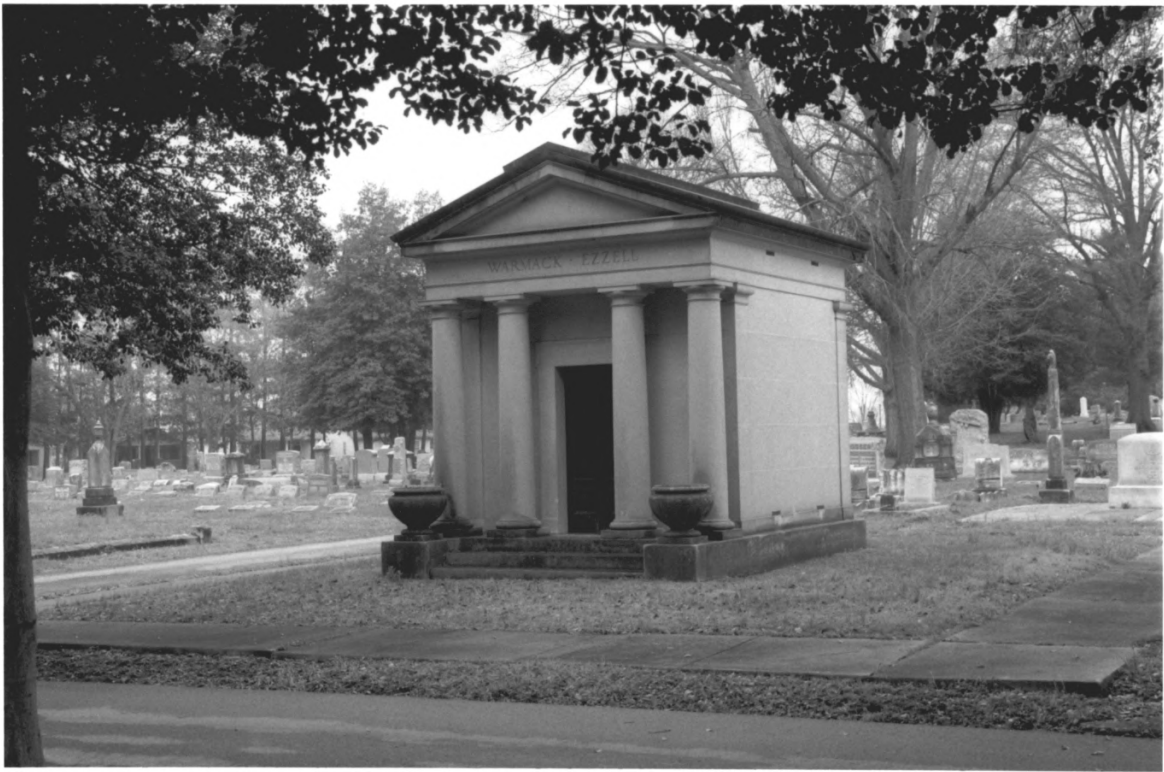

HOLLYWOOD CEMETERY
MADISON COUNTY TN

14 OF 30